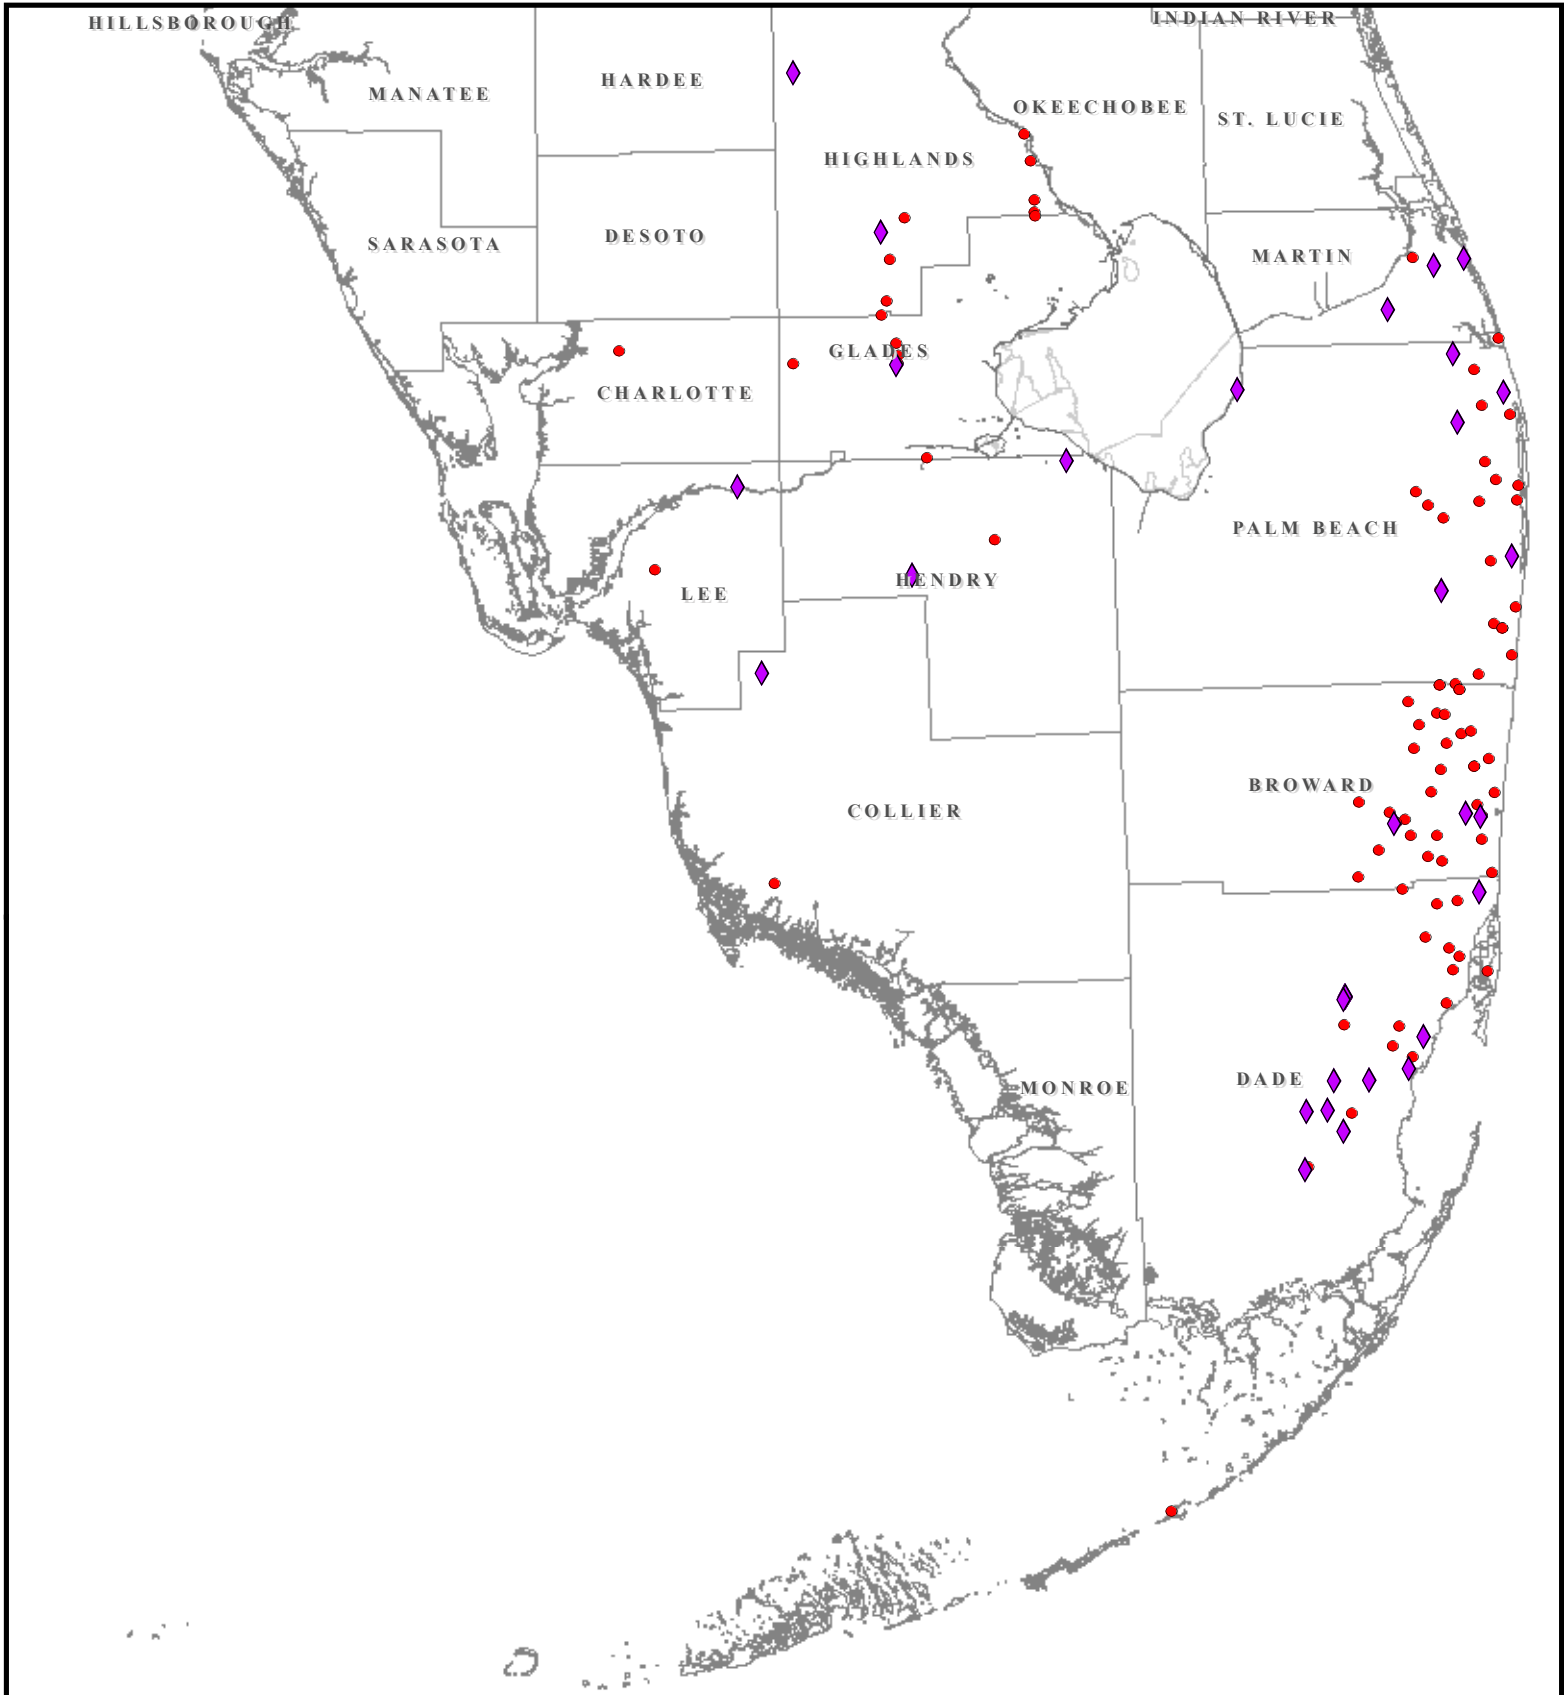

CAPS/FFD Redbay Ambrosia Beetle Trap and Laurel Wilt Sentinel Sites: 3-08-2010

- ◆ Redbay ambrosia beetle trap site
- CAPS\Fruitfly detection sentinel site