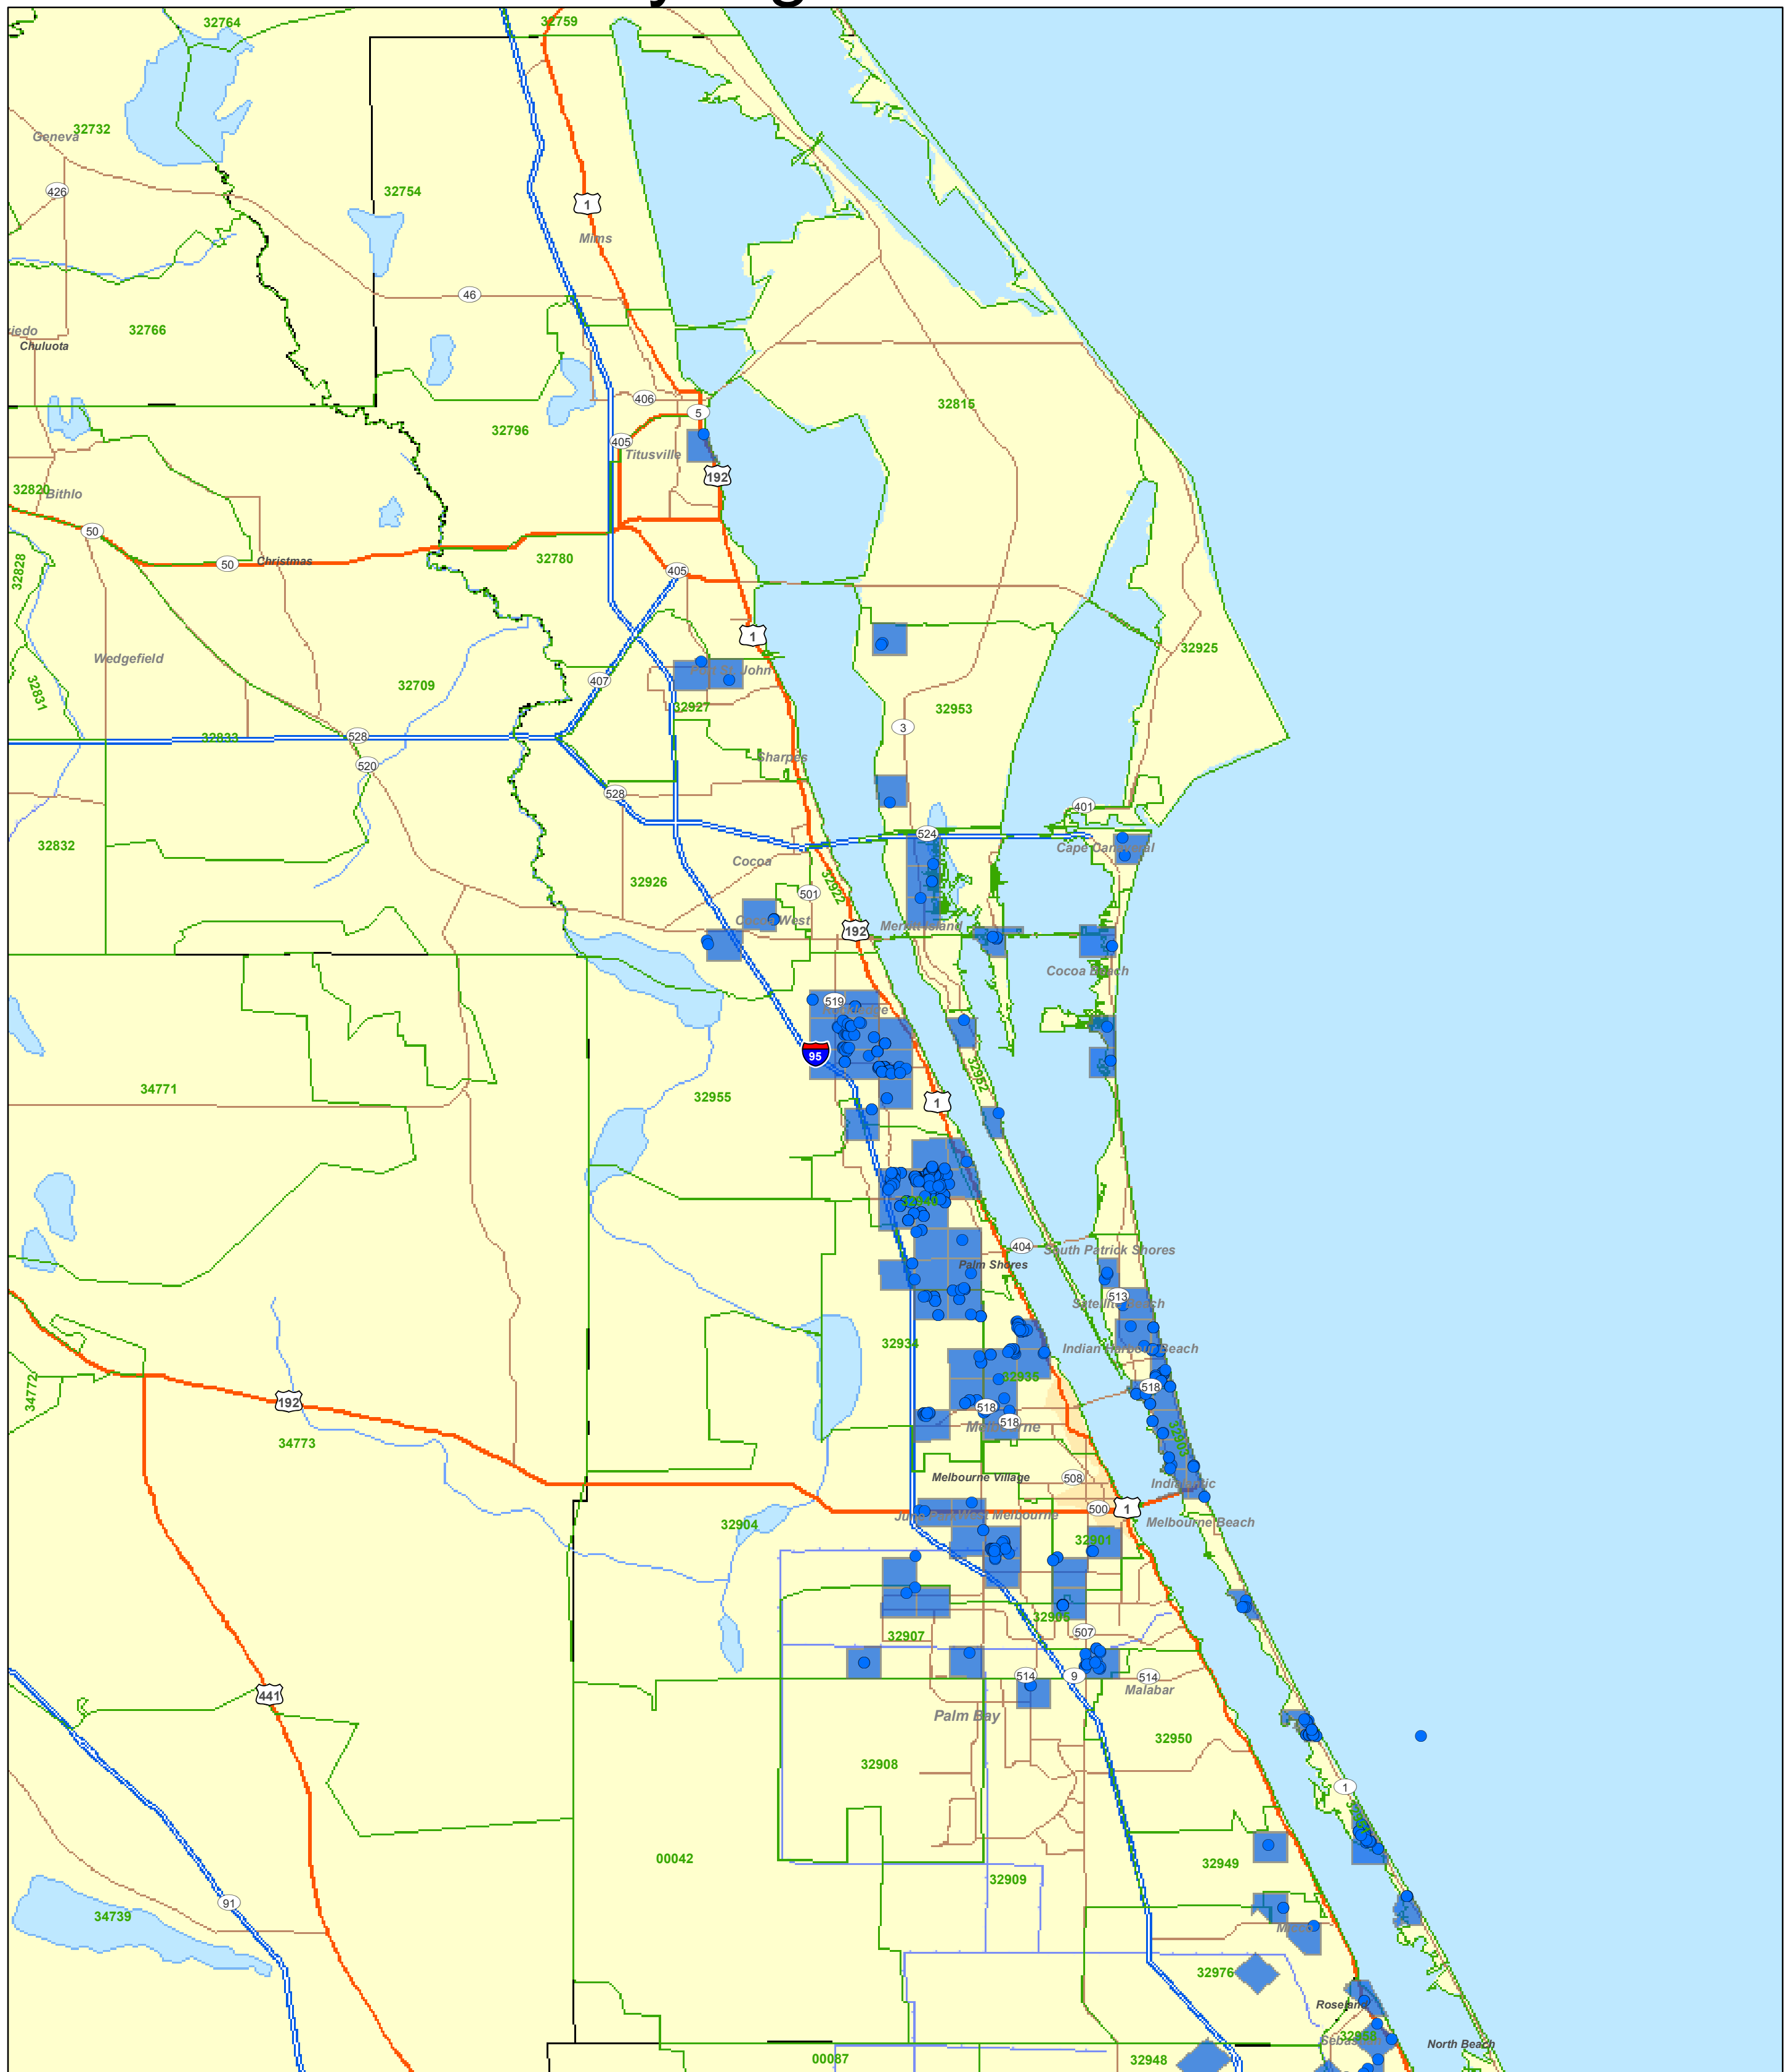

BREVARD

Pink Hibiscus Mealybug Bio-Control Releases

Legend

- PHM Bio-Control Release Sites
- BIOCONTROL_TRS True for Release
- 5 Digit Zip Codes
- Urban Areas (State)
- Lake
- Swamp or Marsh
- State Boundaries
- County Boundaries

1 inch = 3.946 miles