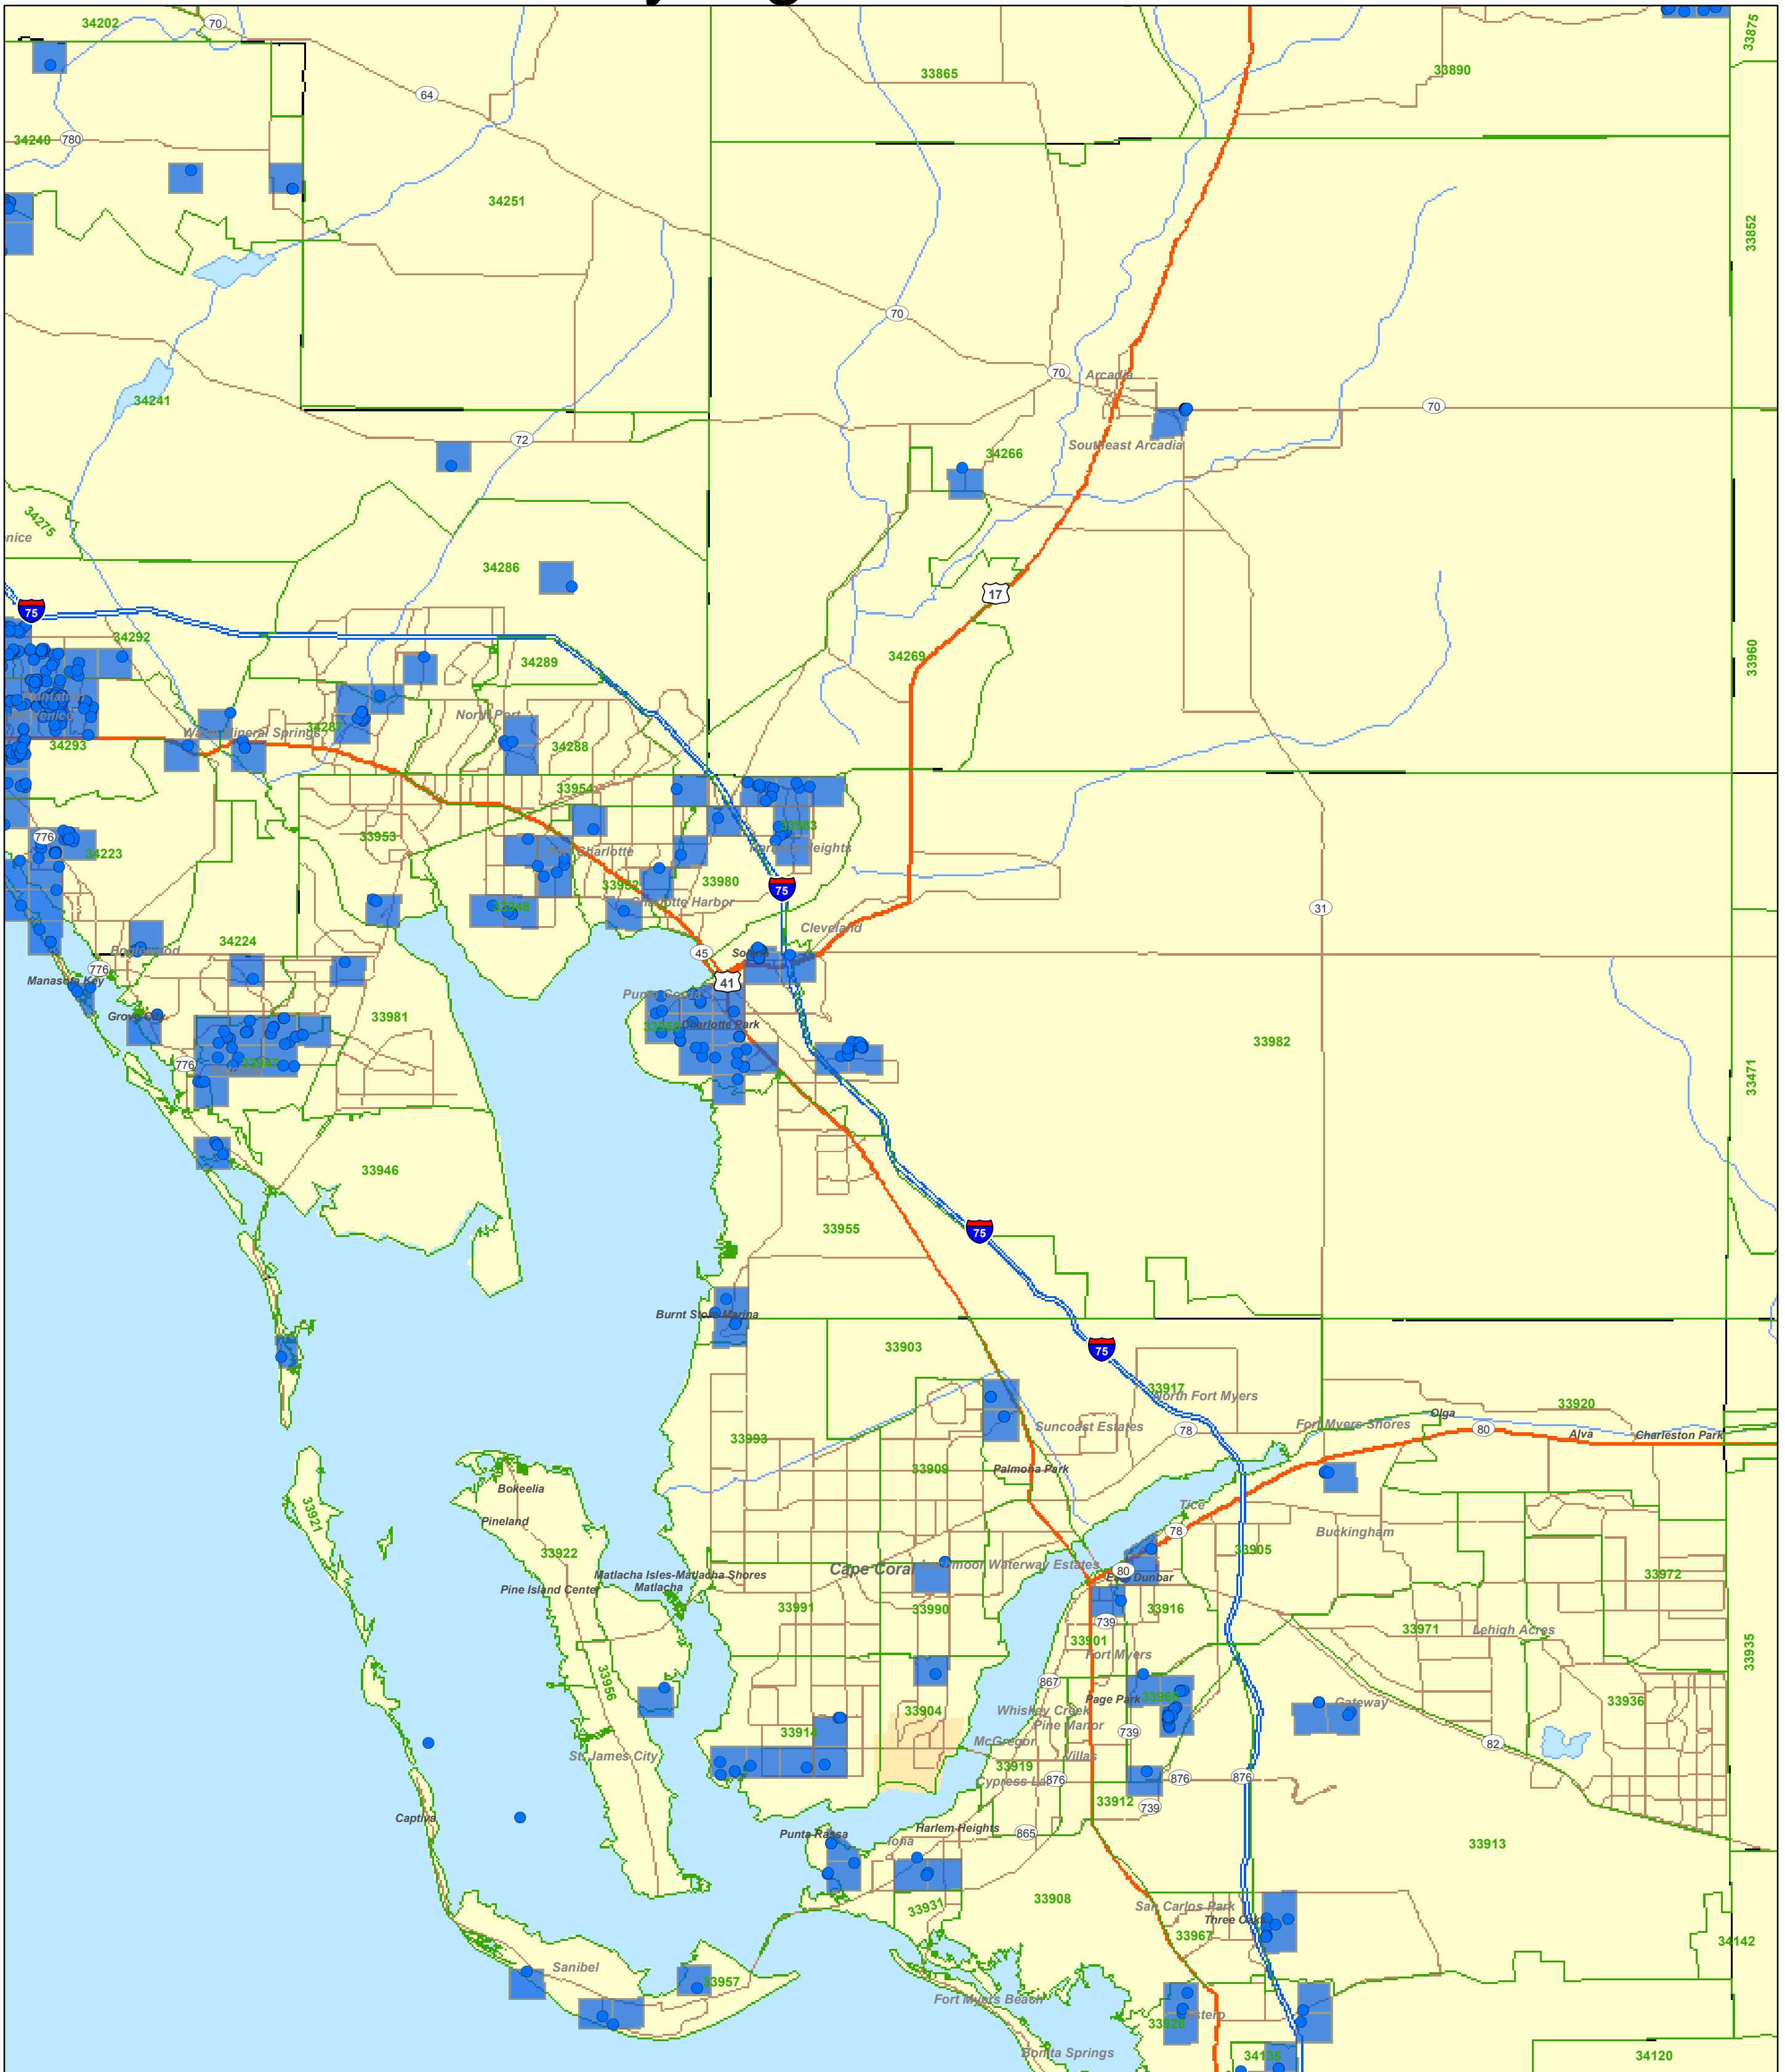

CHARLOTTE

Pink Hibiscus Mealybug Bio-Control Releases

- Legend**
- PHM Bio-Control Release Sites
 - Urban Areas (State)
 - State Boundaries
 - BIOCONTROL_TRS**
 - 5 Digit Zip Codes
 - Lake
 - County Boundaries
 - True for Release
 - Swamp or Marsh

1 inch = 3.946 miles