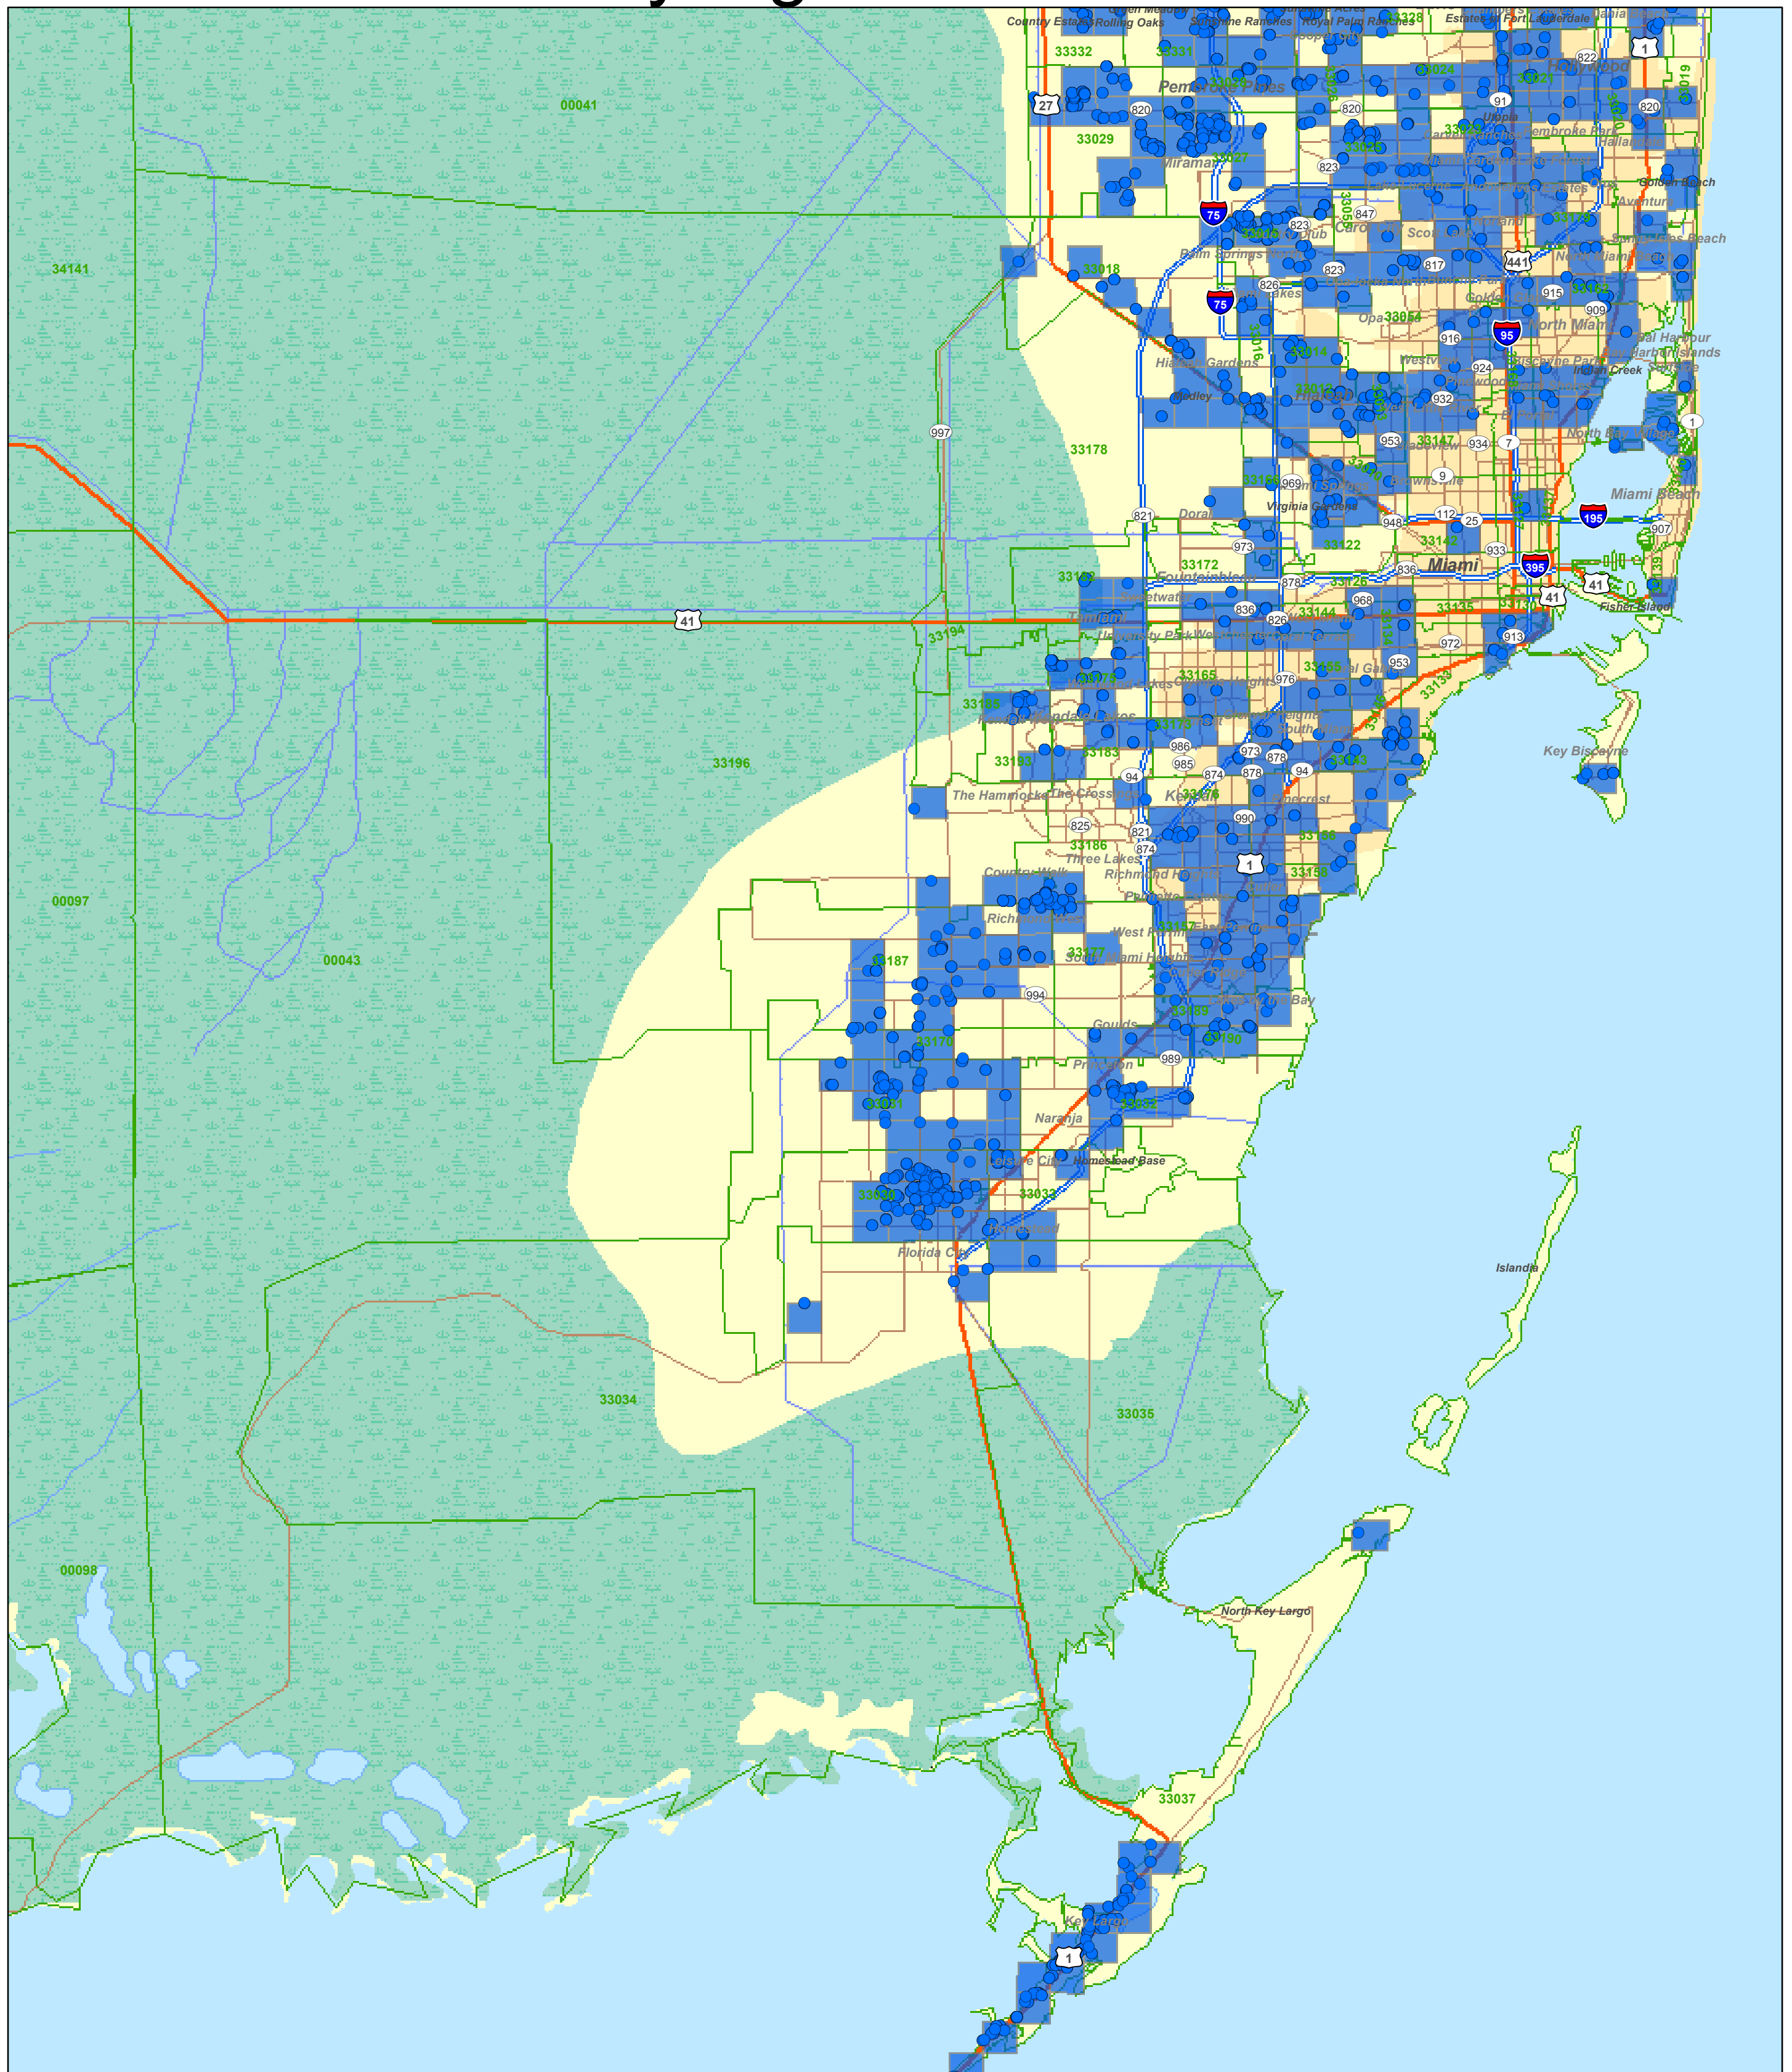

DADE

Pink Hibiscus Mealybug Bio-Control Releases

- Legend**
- PHM Bio-Control Release Sites
 - Urban Areas (State)
 - State Boundaries
 - **BIOCONTROL_TRS**
 - 5 Digit Zip Codes
 - Lake
 - County Boundaries
 - True for Release
 - Swamp or Marsh

1 inch = 3.946 miles