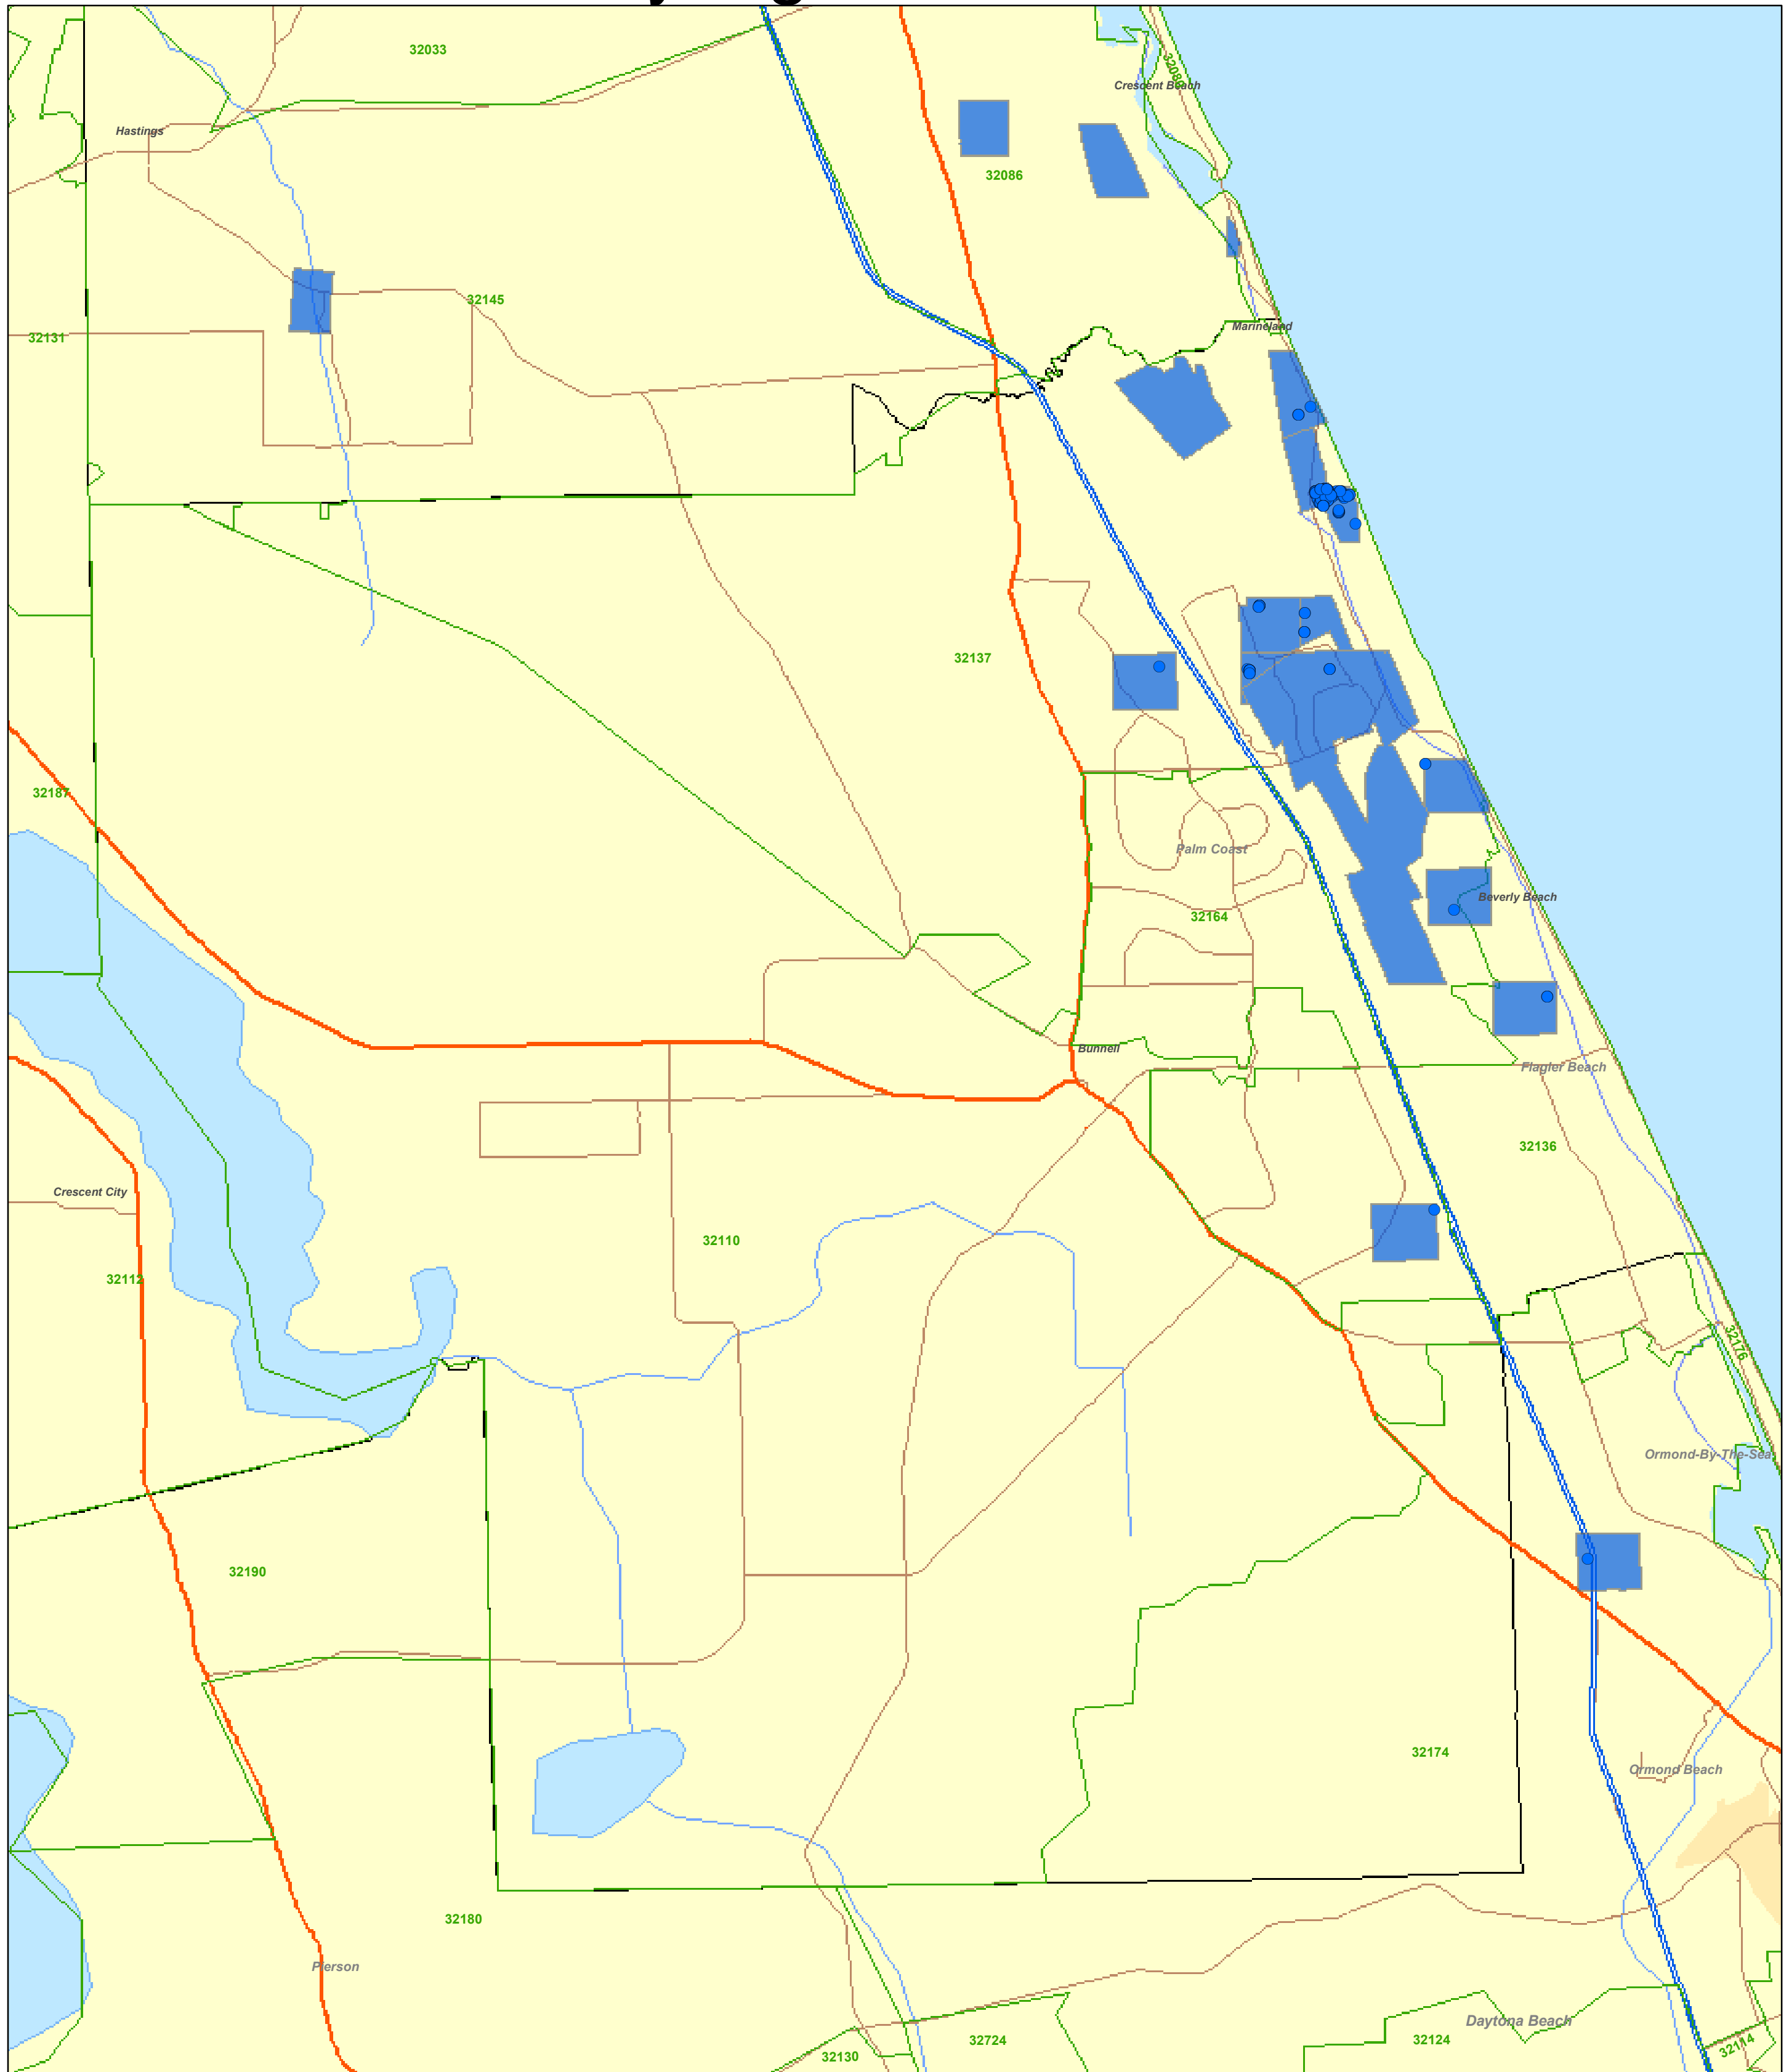

FLAGLER

Pink Hibiscus Mealybug Bio-Control Releases

Legend

PHM Bio-Control Release Sites	Urban Areas (State)	State Boundaries	BIOCONTROL_TRS
5 Digit Zip Codes	Lake	County Boundaries	True for Release
	Swamp or Marsh		

1 inch = 2.131 miles