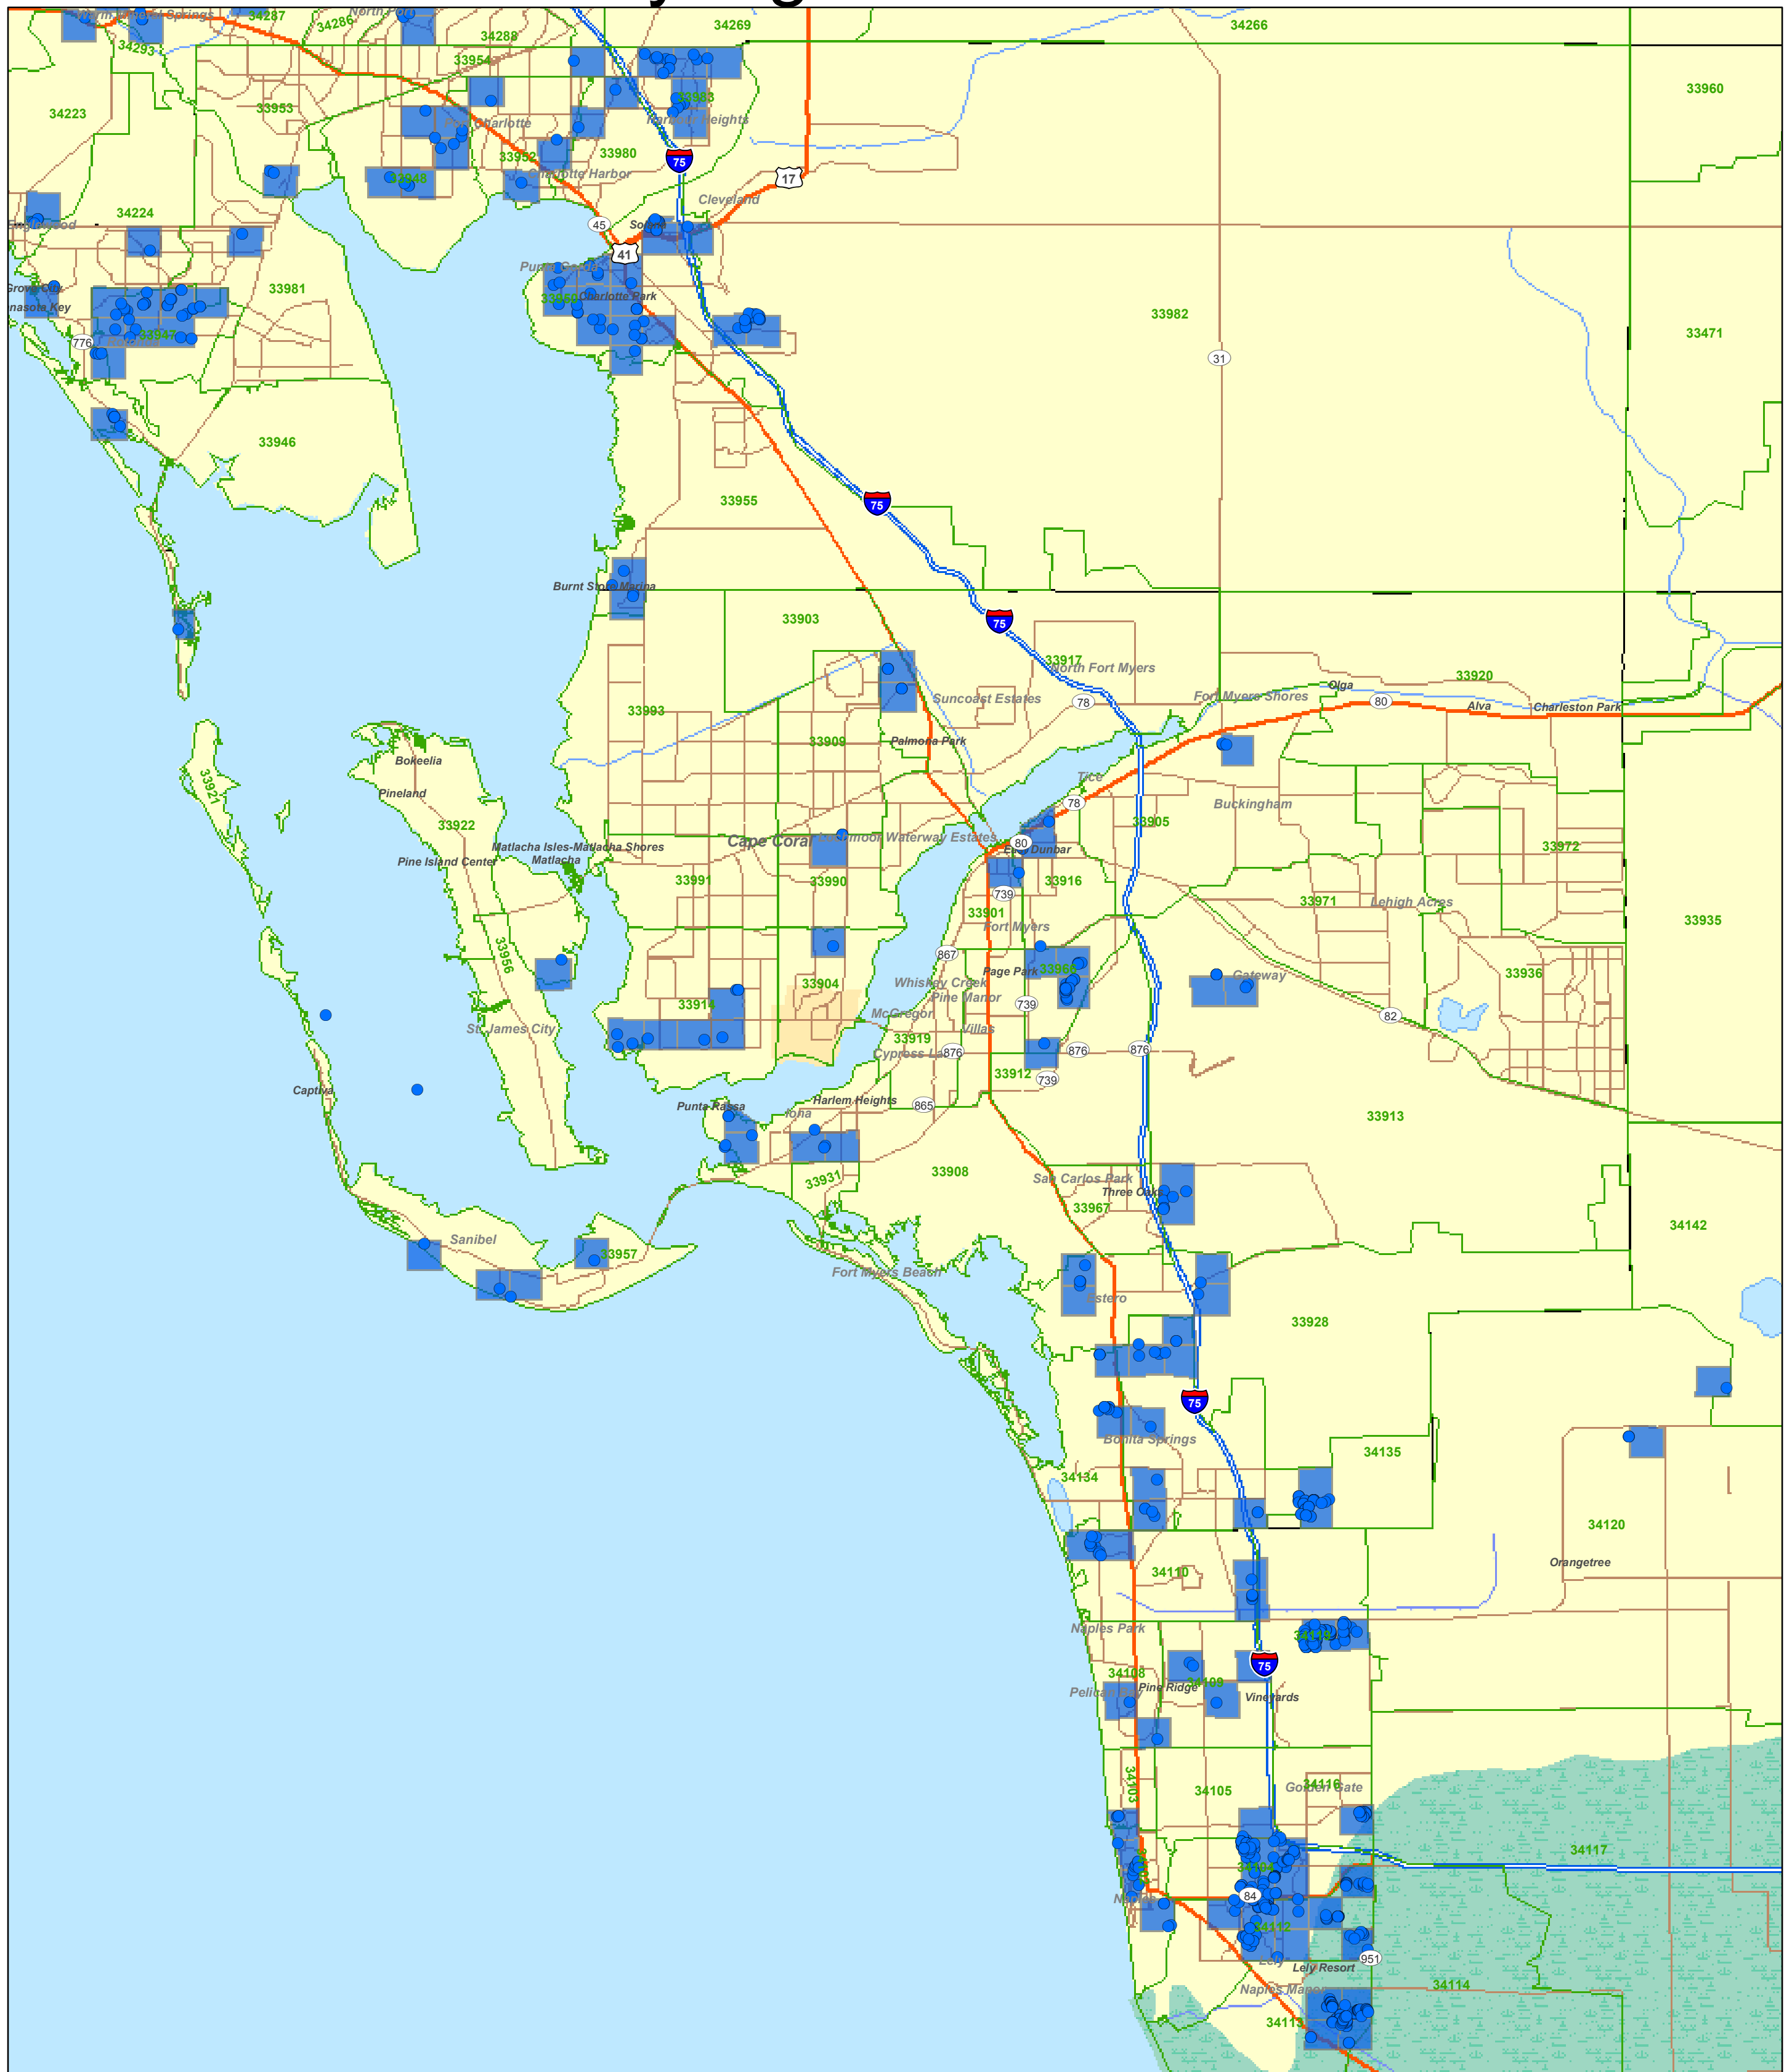

LEE

Pink Hibiscus Mealybug Bio-Control Releases

Legend

- PHM Bio-Control Release Sites
- BIOCNTROL_TRS True for Release
- 5 Digit Zip Codes
- Urban Areas (State)
- Lake
- Swamp or Marsh
- State Boundaries
- County Boundaries

1 inch = 3.946 miles