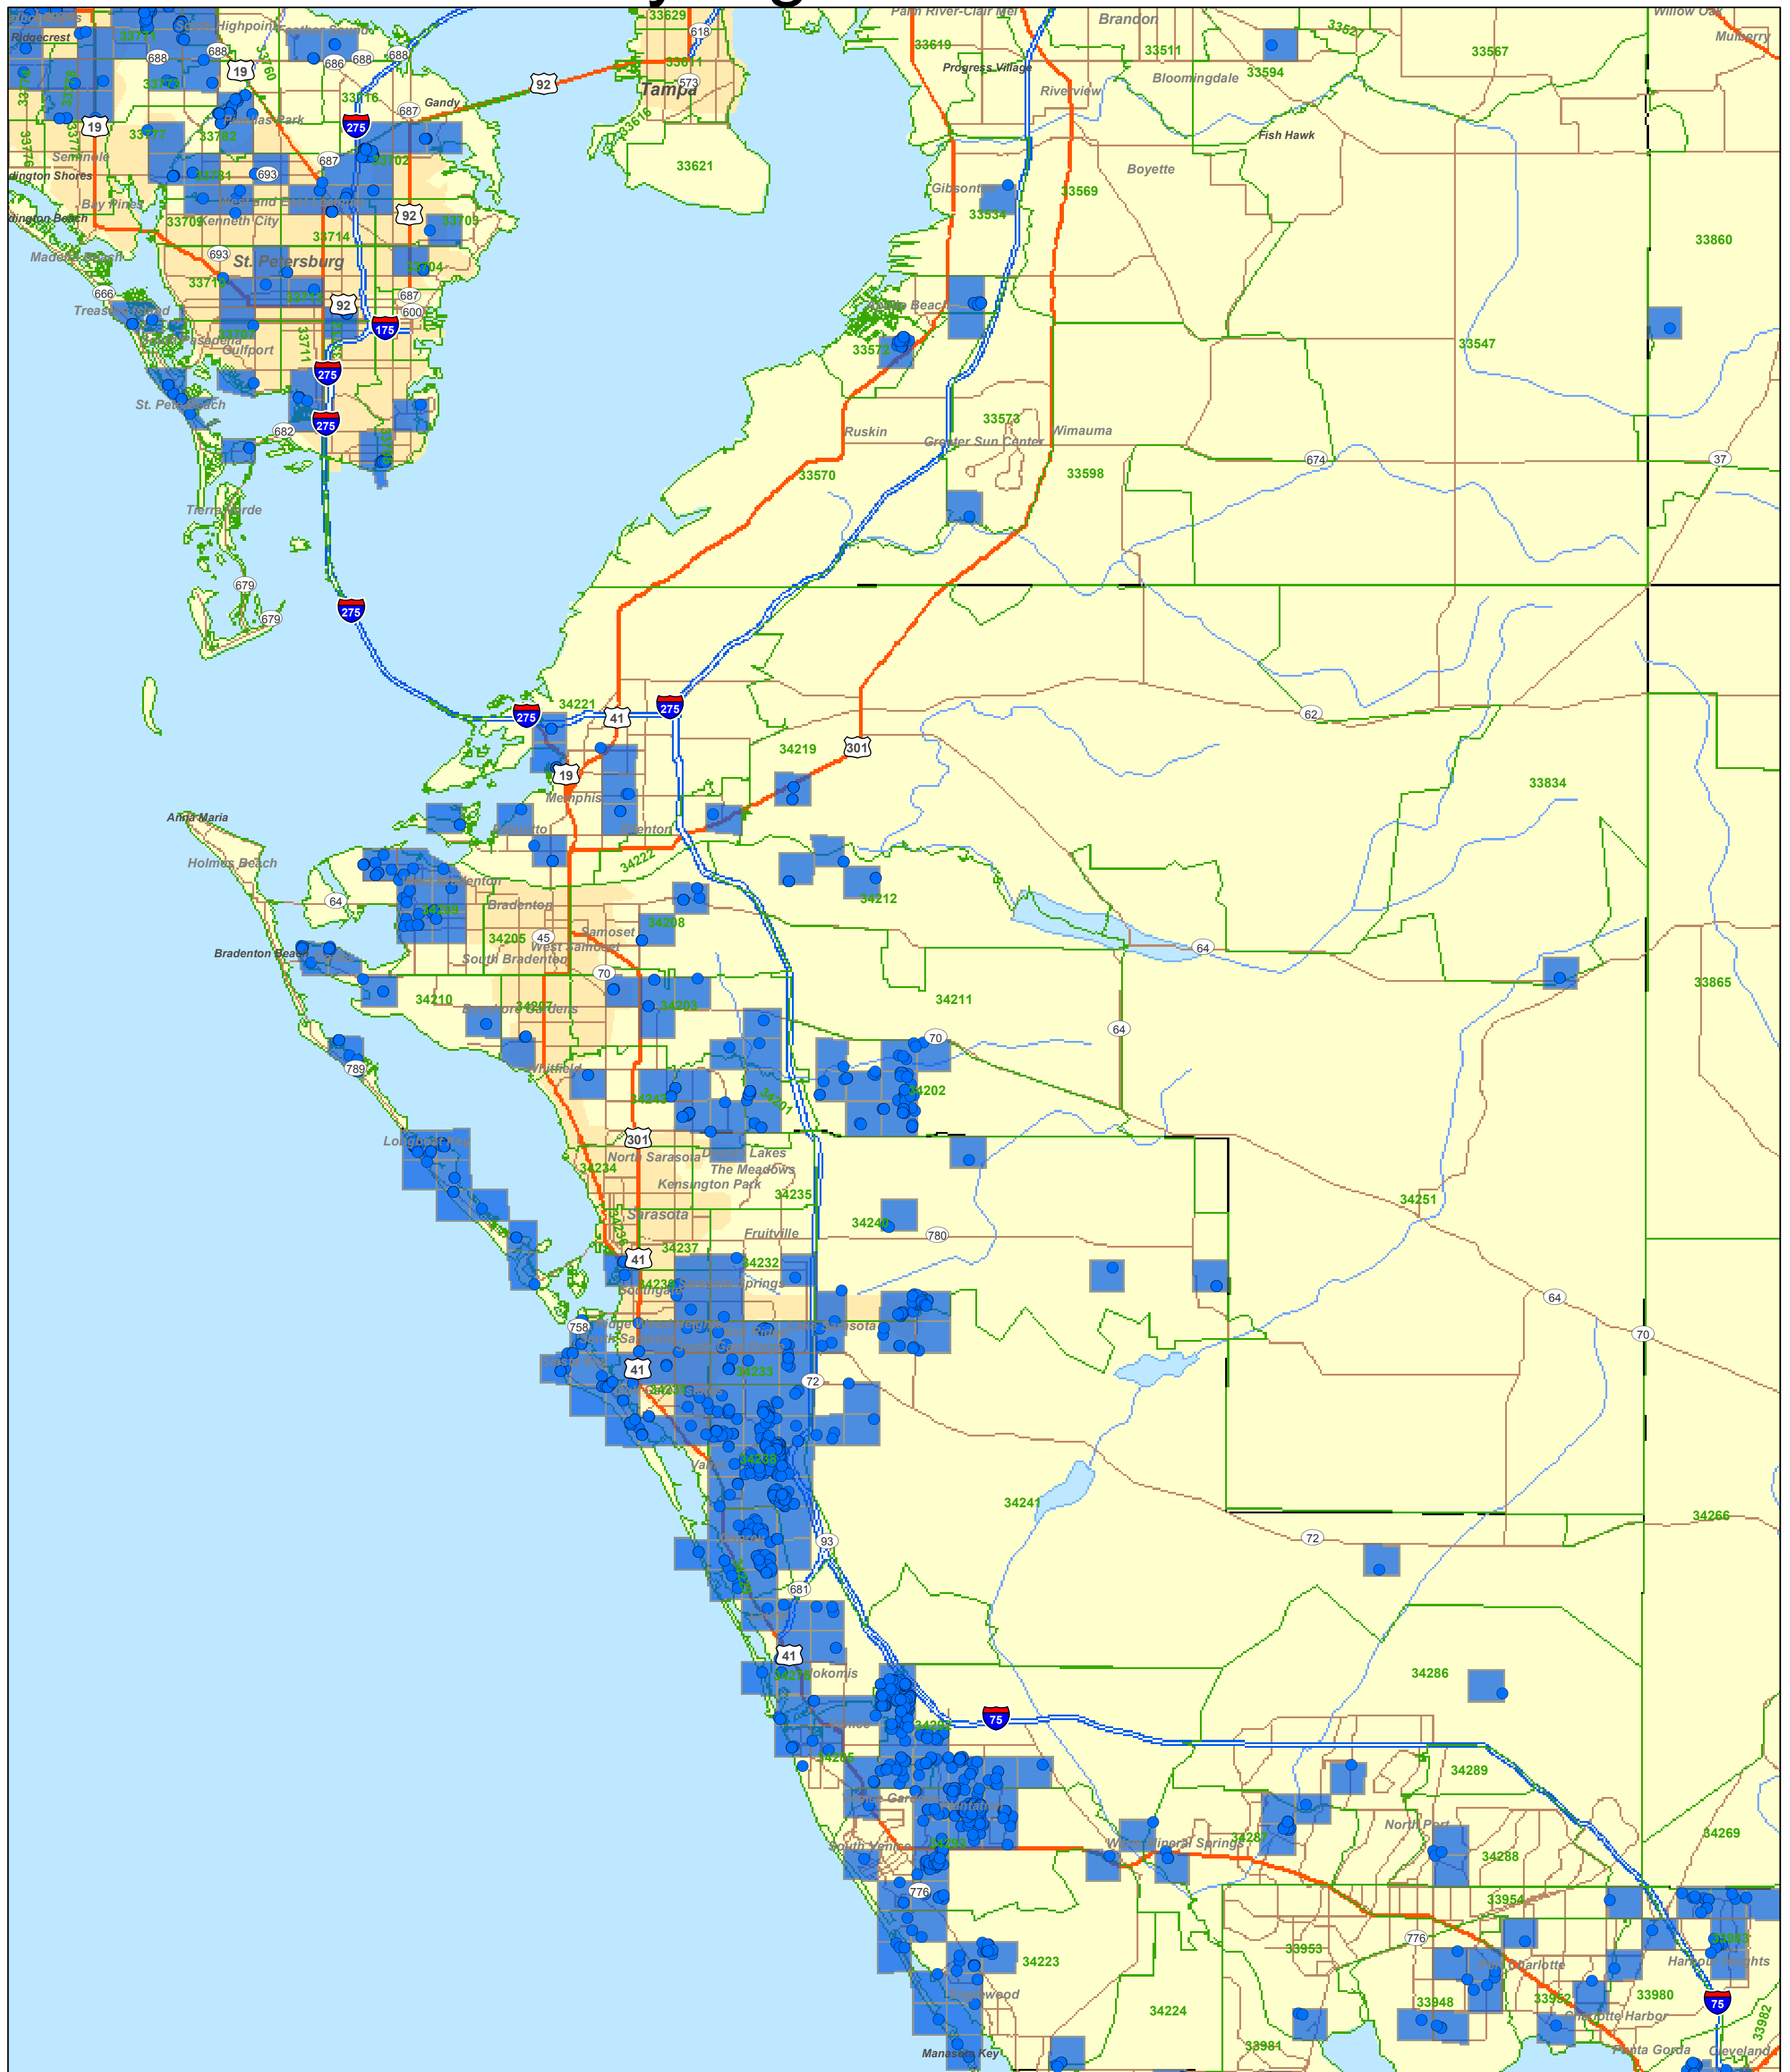

MANATEE

Pink Hibiscus Mealybug Bio-Control Releases

- Legend**
- PHM Bio-Control Release Sites
 - BIOCNTROL_TRS (True for Release)
 - Urban Areas (State)
 - Lake
 - Swamp or Marsh
 - State Boundaries
 - County Boundaries
 - 5 Digit Zip Codes

1 inch = 3.853 miles