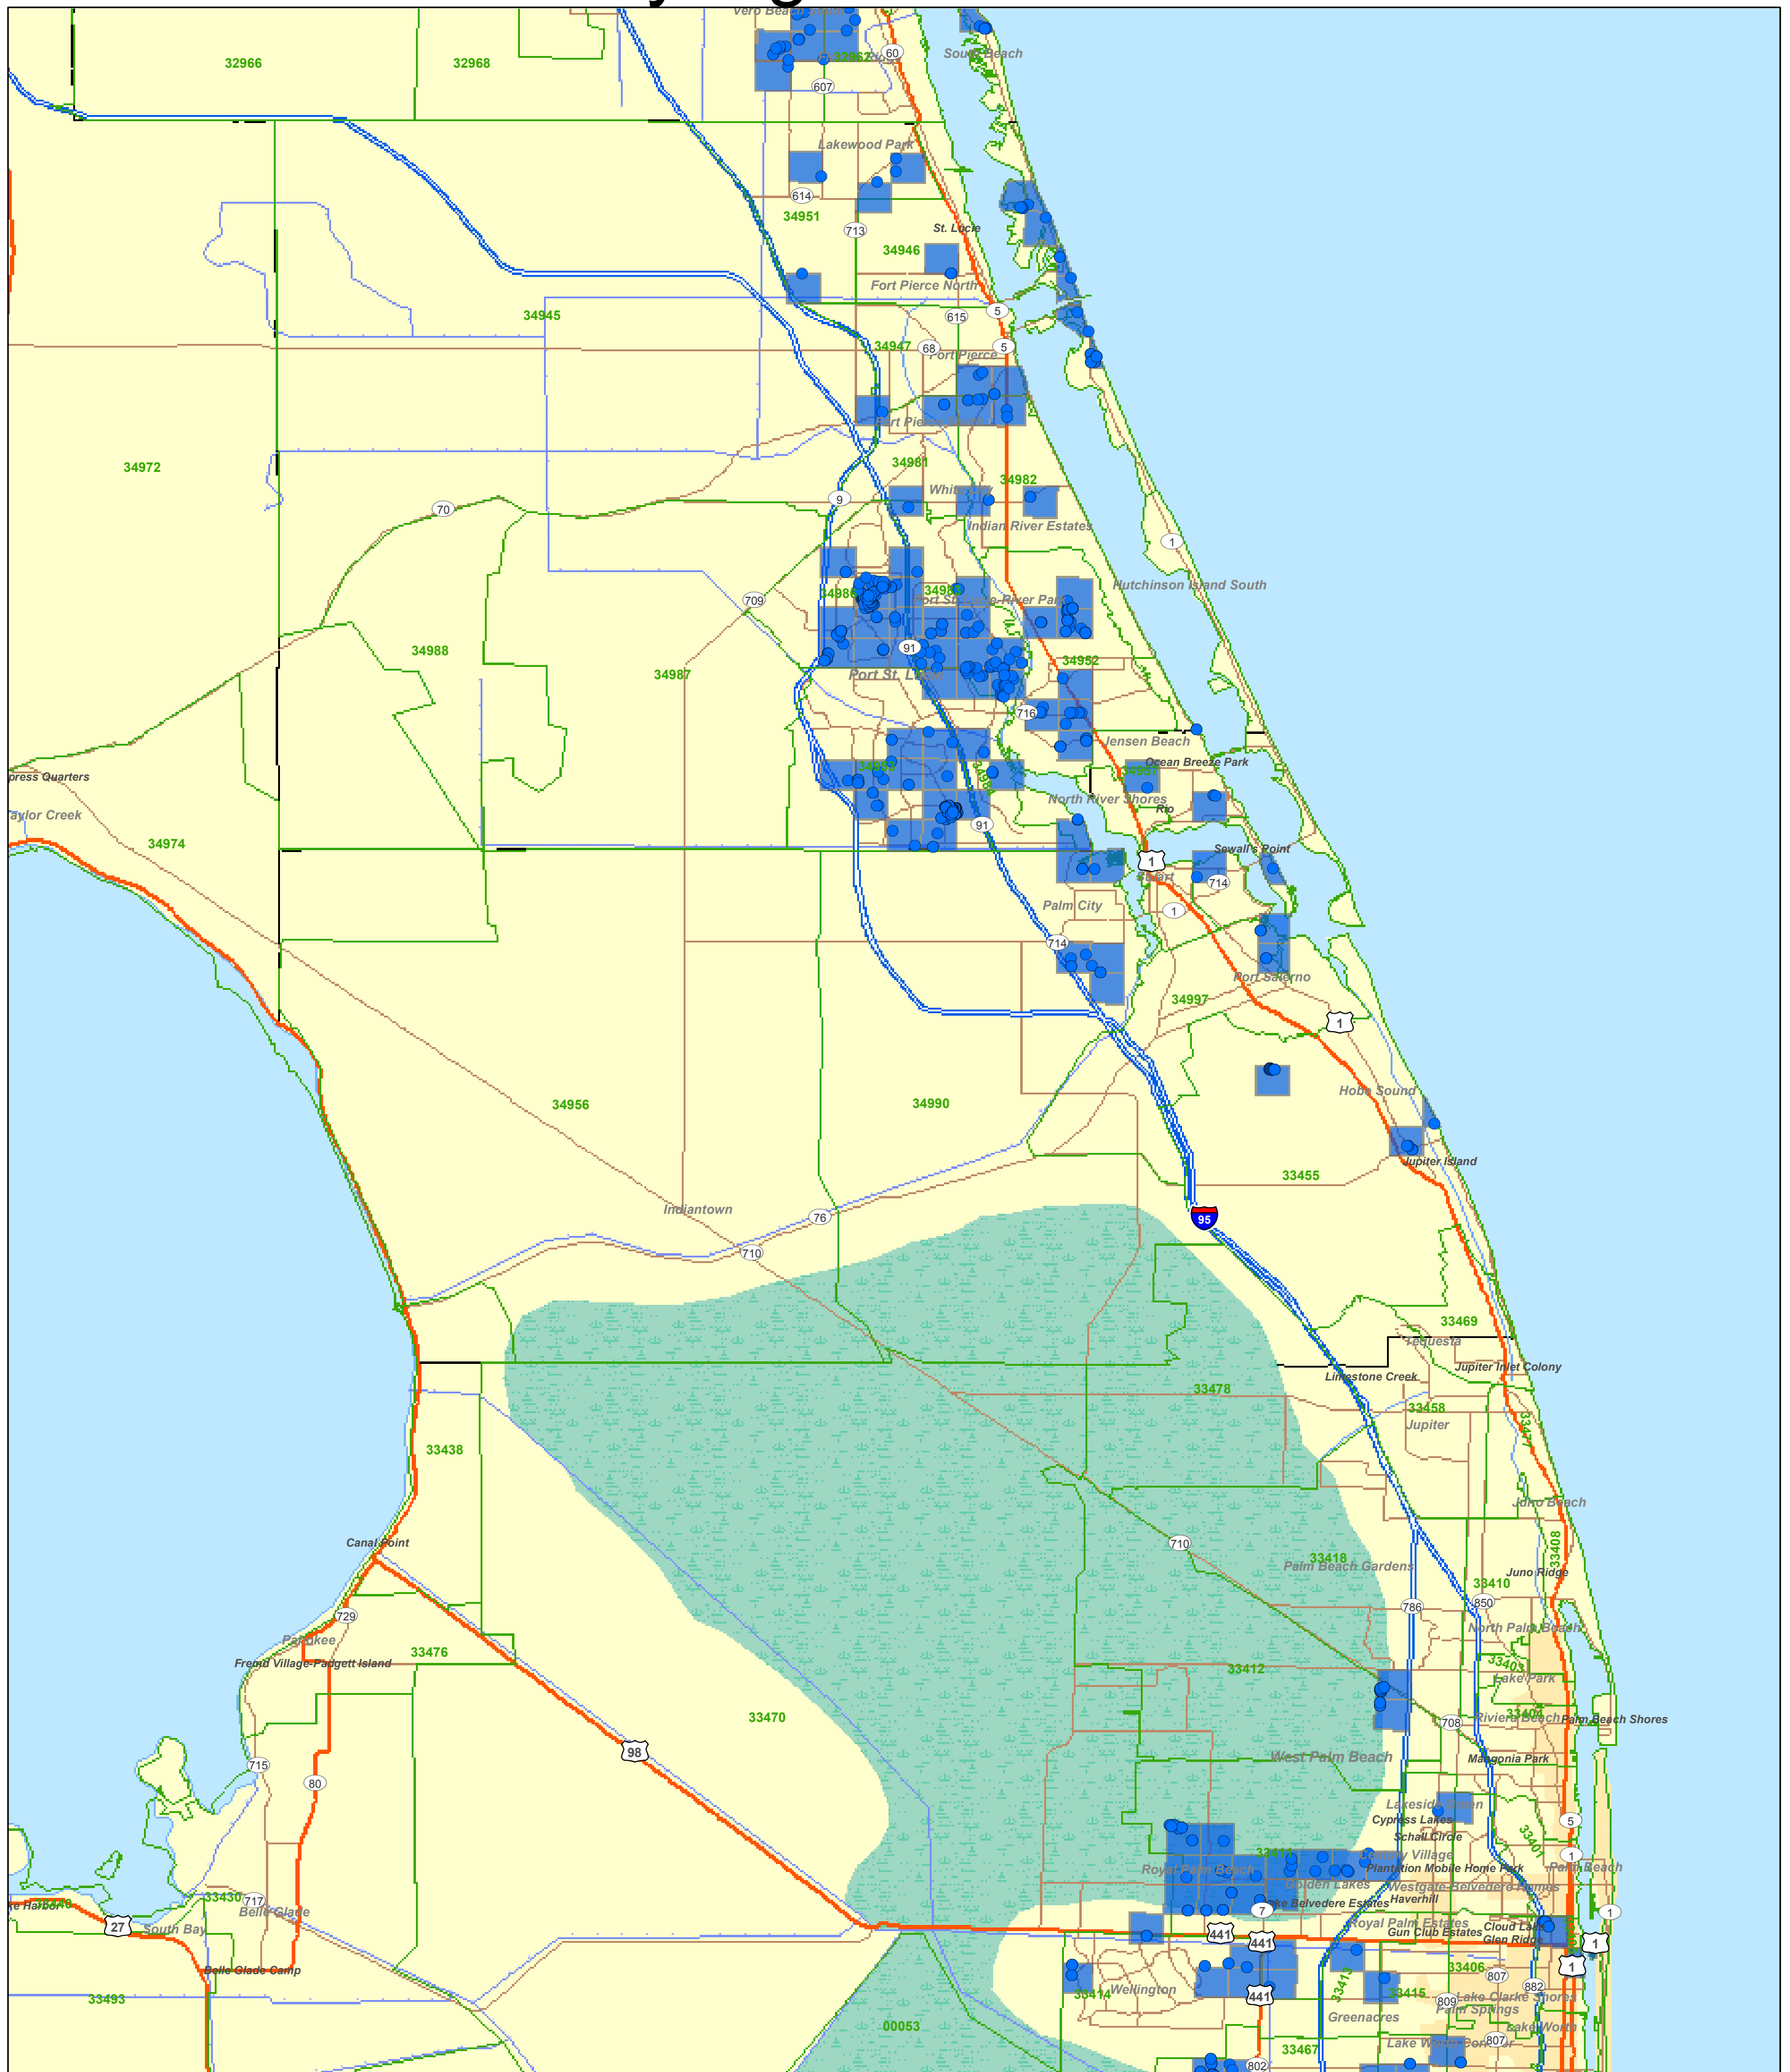

MARTIN

Pink Hibiscus Mealybug Bio-Control Releases

Legend

- PHM Bio-Control Release Sites
- BIOCONTROL_TRS True for Release
- 5 Digit Zip Codes
- Urban Areas (State)
- Lake
- Swamp or Marsh
- State Boundaries
- County Boundaries

1 inch = 3.946 miles