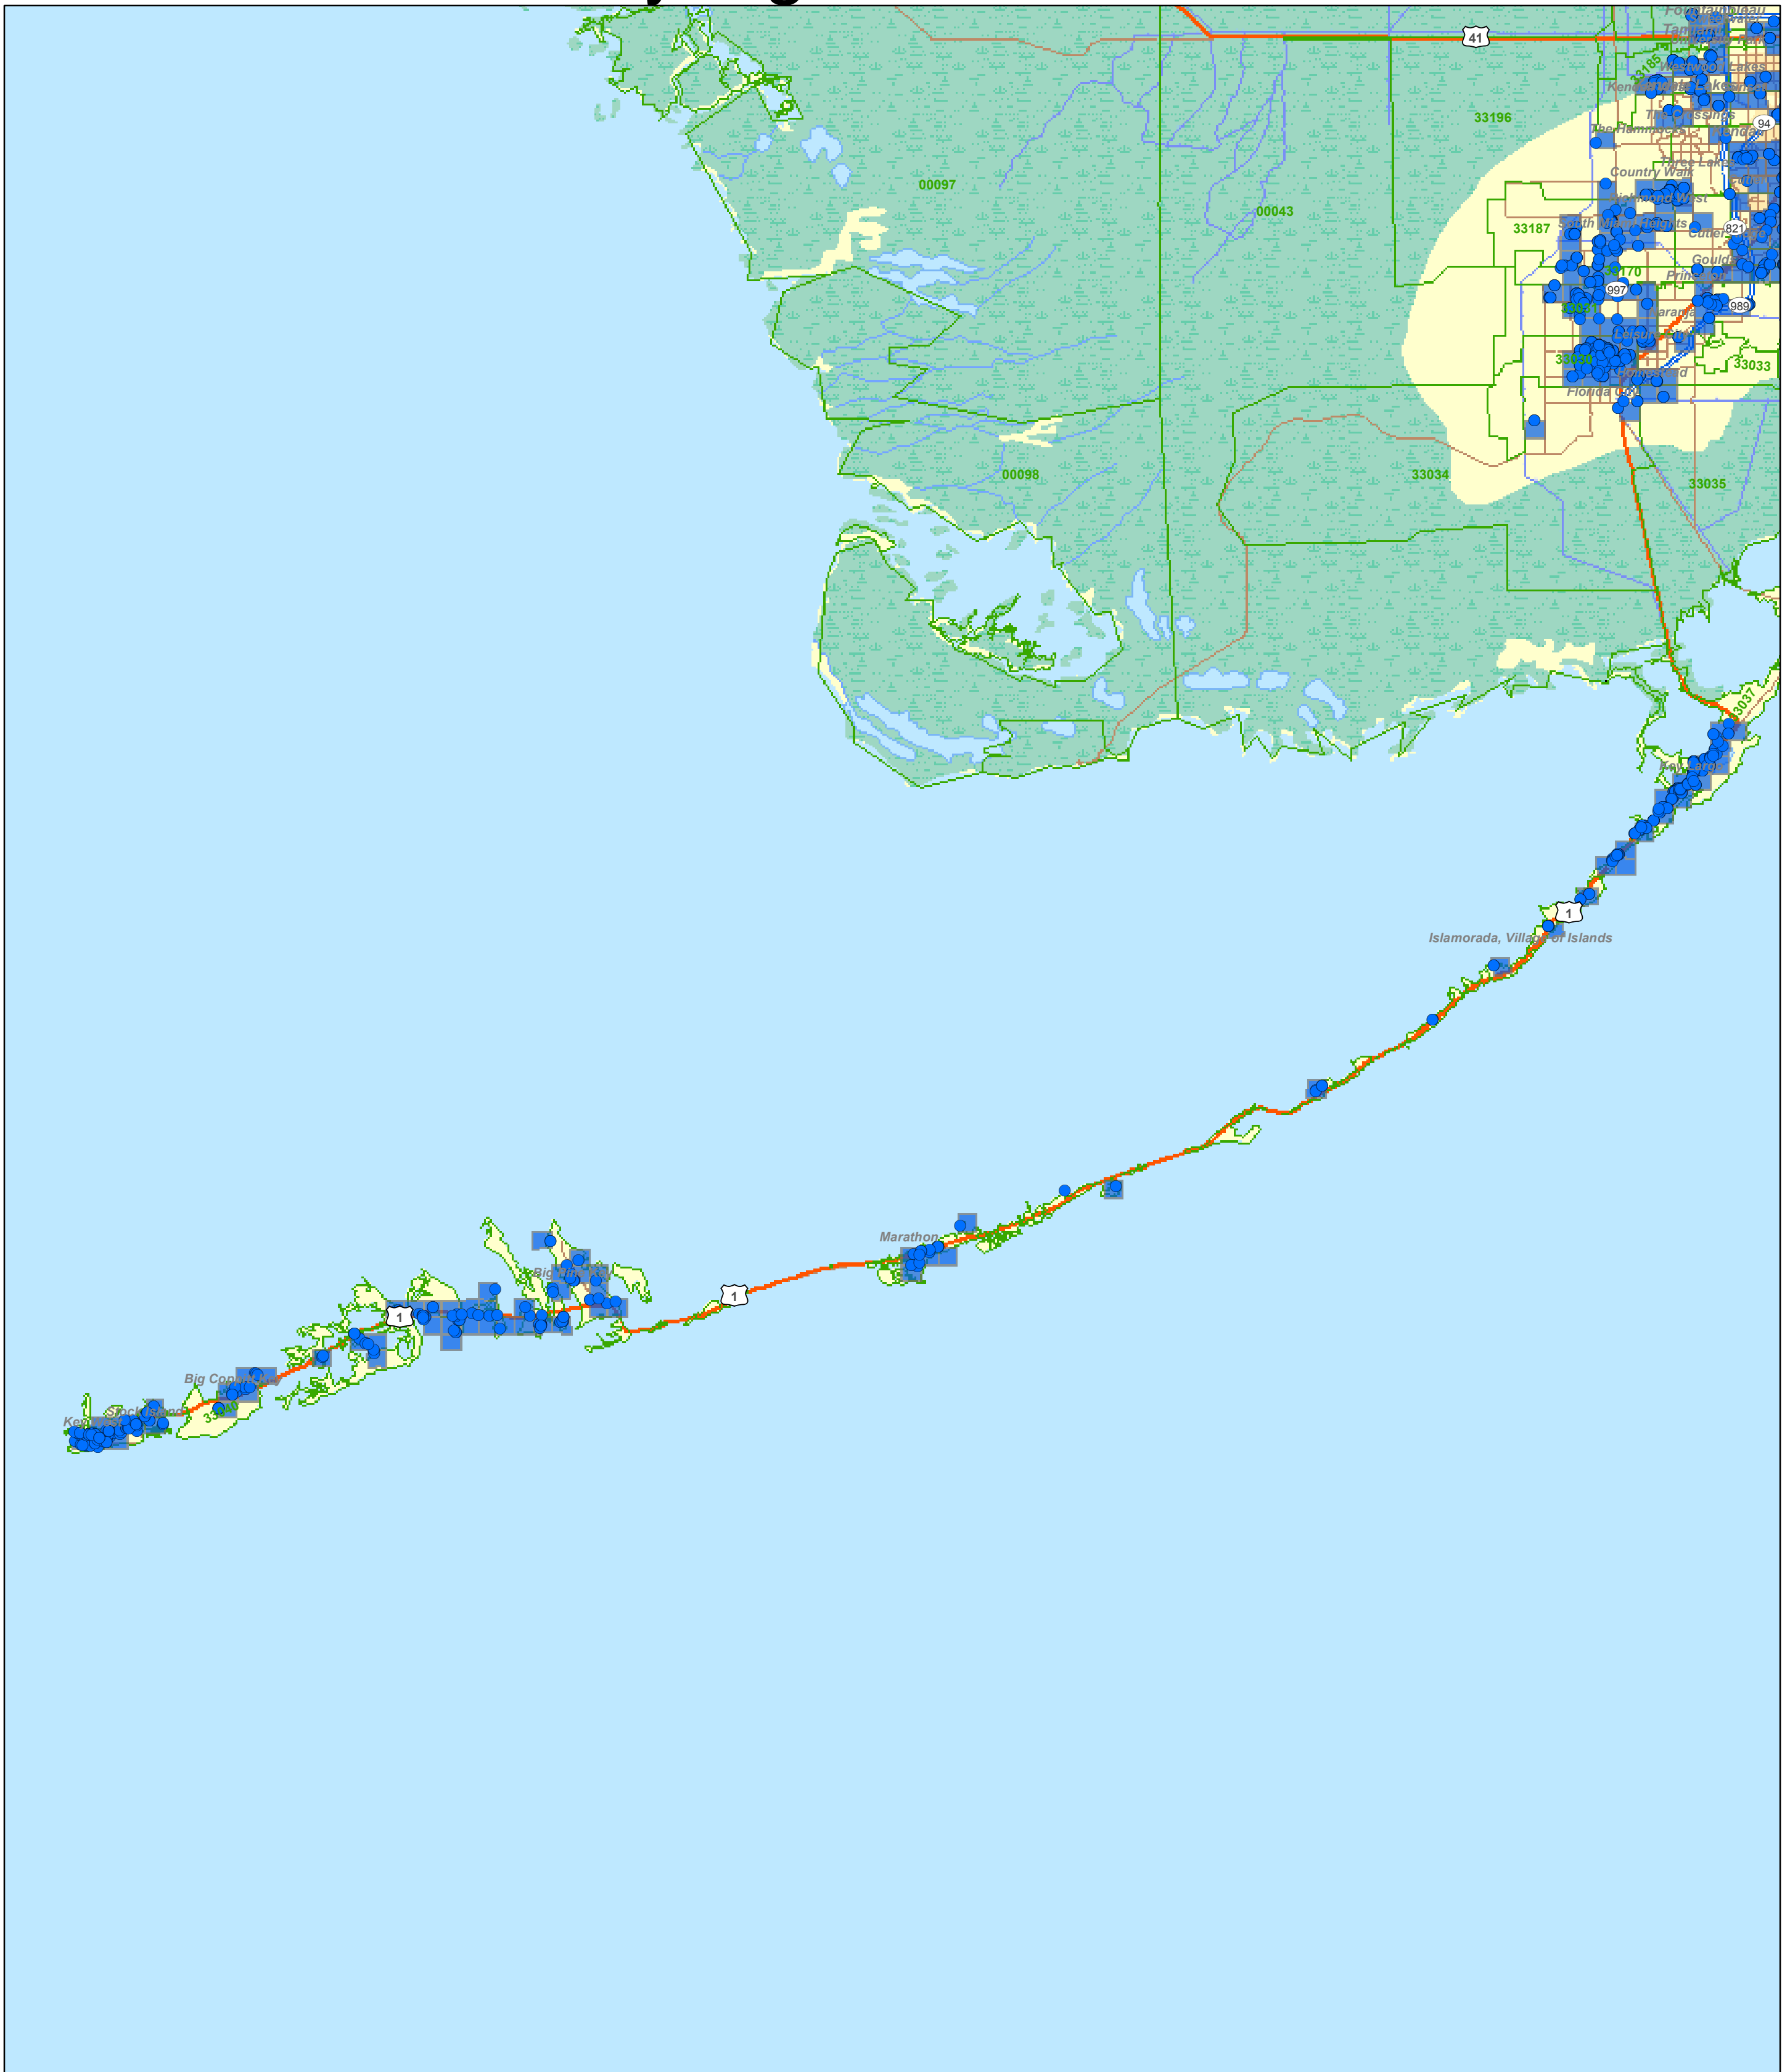

MONROE

Pink Hibiscus Mealybug Bio-Control Releases

Legend

- PHM Bio-Control Release Sites
- BIOCONTROL_TRS True for Release
- 5 Digit Zip Codes
- Urban Areas (State)
- Lake
- Swamp or Marsh
- State Boundaries
- County Boundaries

1 inch = 7.044 miles