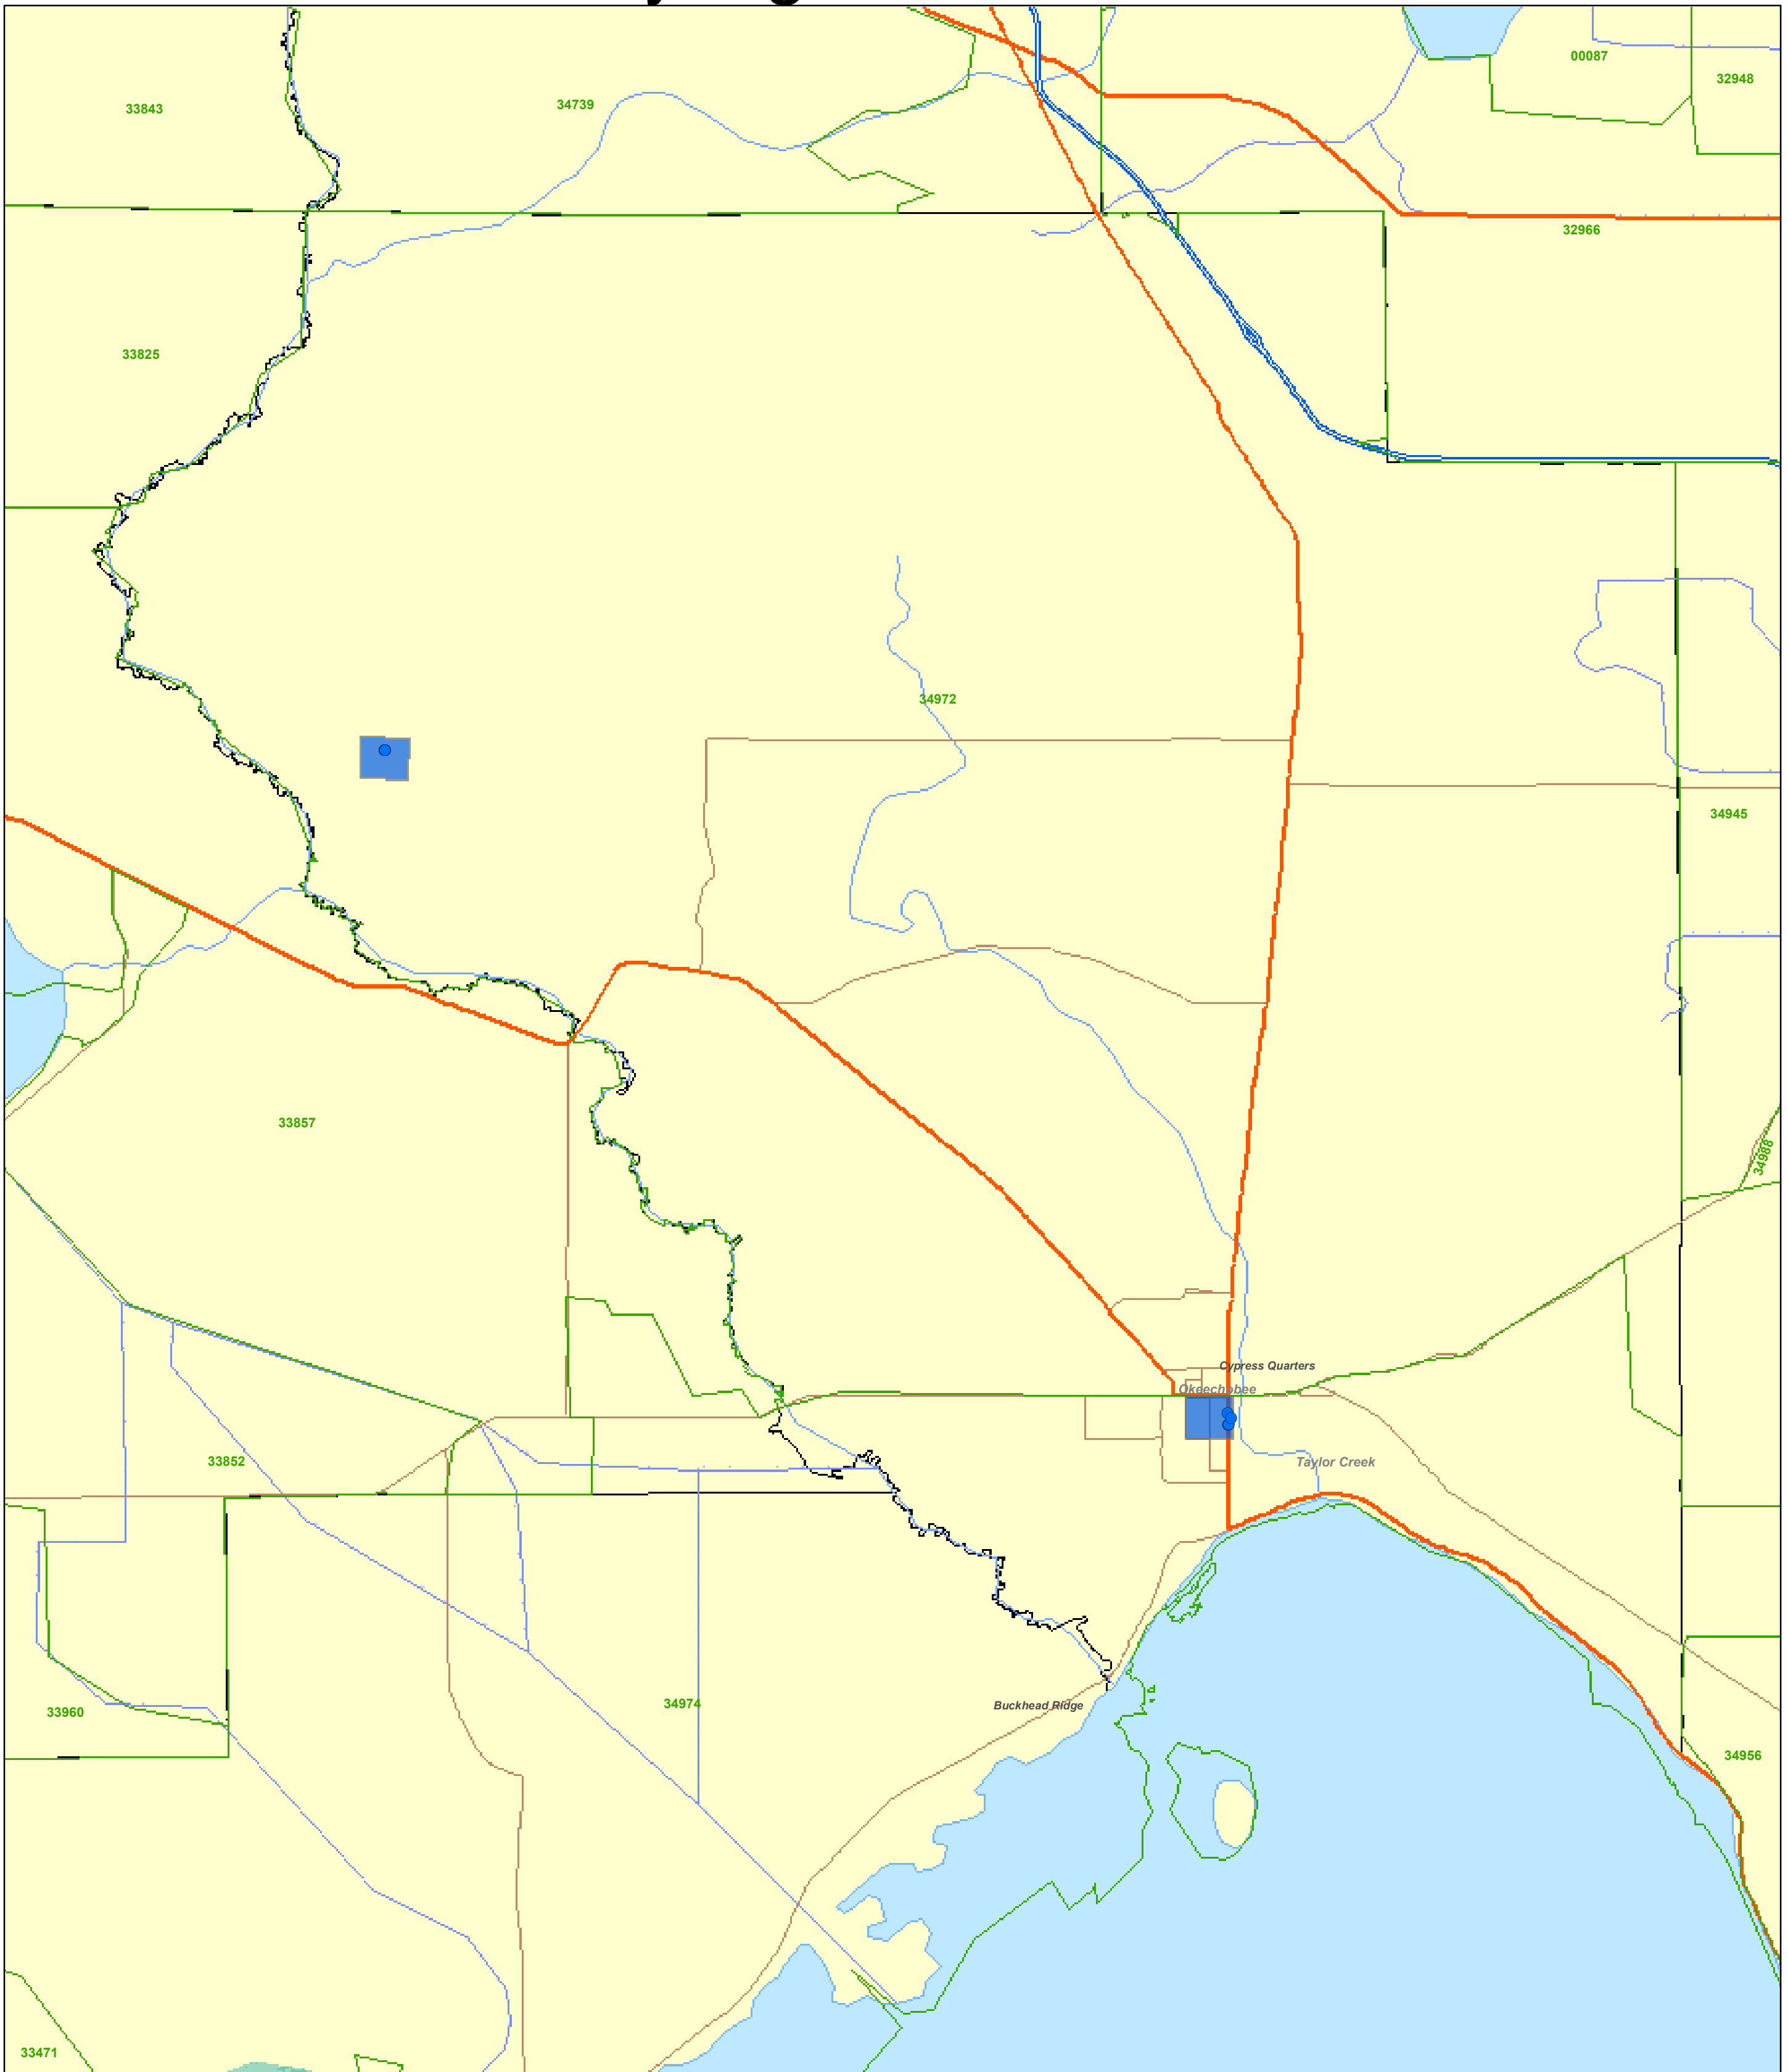

OKEECHOBEE

Pink Hibiscus Mealybug Bio-Control Releases

Legend

- PHM Bio-Control Release Sites
- True for Release
- 5 Digit Zip Codes
- Urban Areas (State)
- Lake
- Swamp or Marsh
- State Boundaries
- County Boundaries
- BIOCONTROL_TRS

1 inch = 2.762 miles