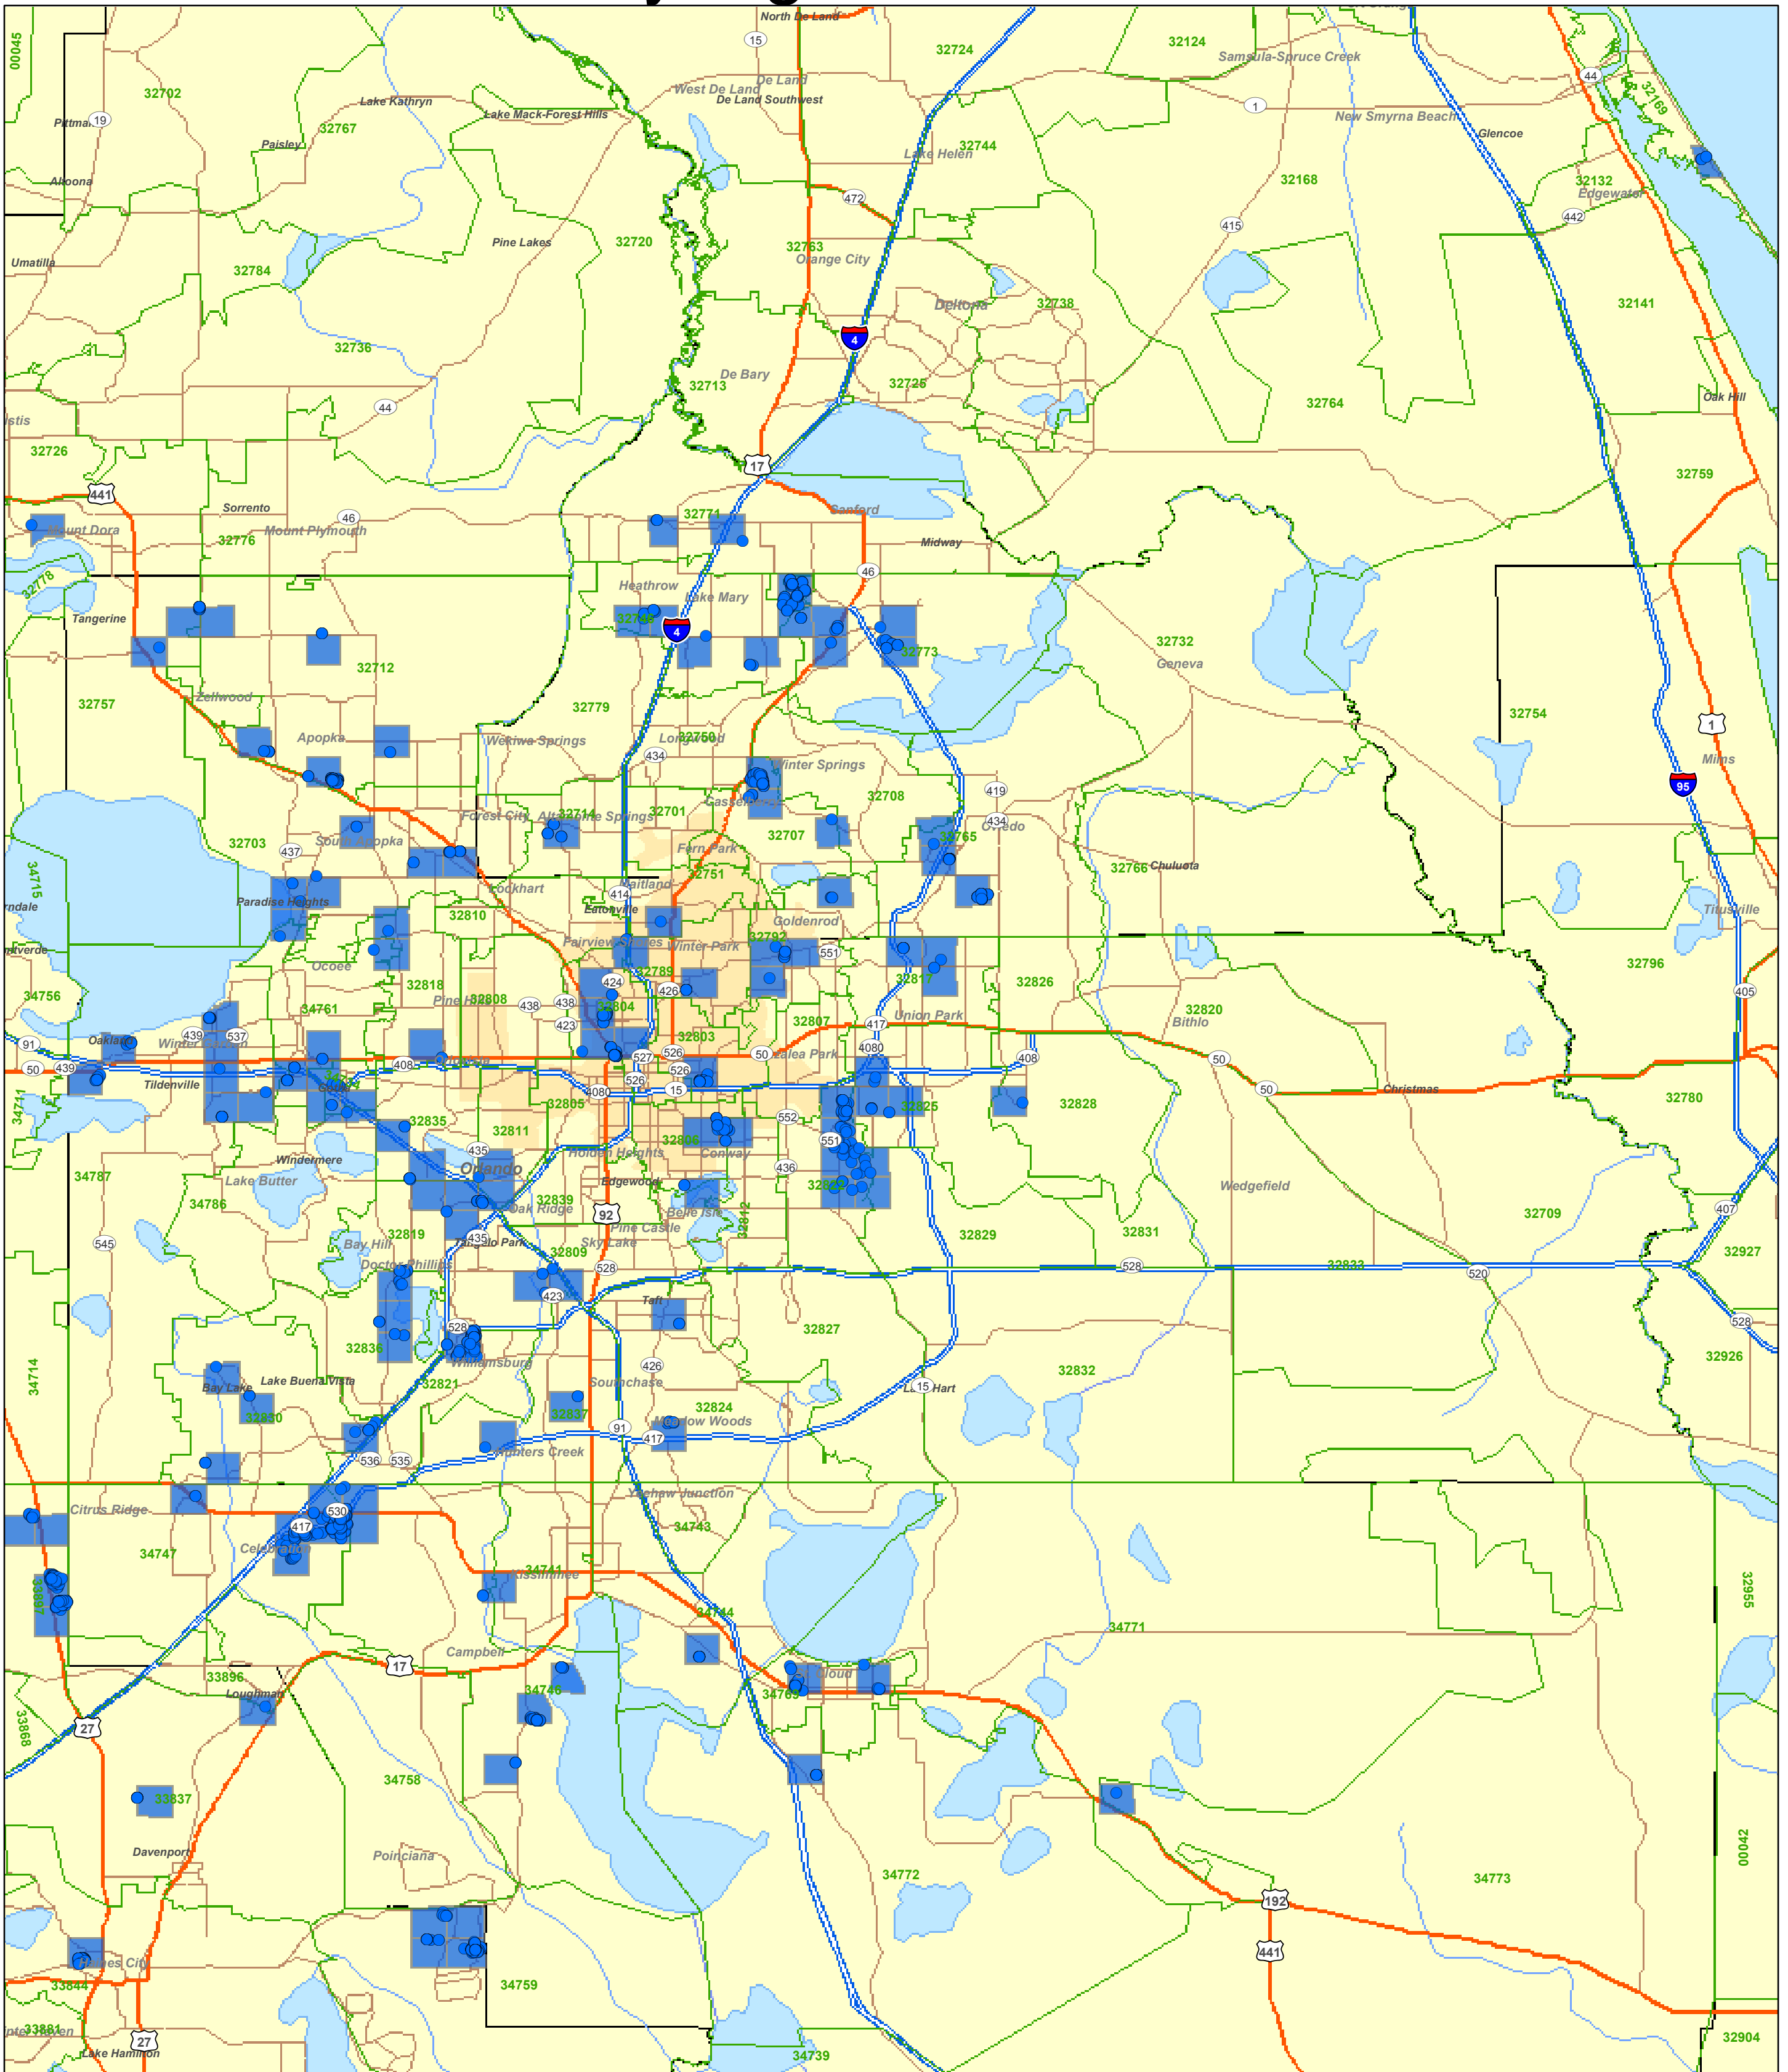

# ORANGE

## Pink Hibiscus Mealybug Bio-Control Releases

**Legend**

- PHM Bio-Control Release Sites
- Urban Areas (State)
- State Boundaries
- BIOCNTROL\_TRS
- 5 Digit Zip Codes
- Lake
- County Boundaries
- True for Release
- Swamp or Marsh

1 inch = 3.946 miles