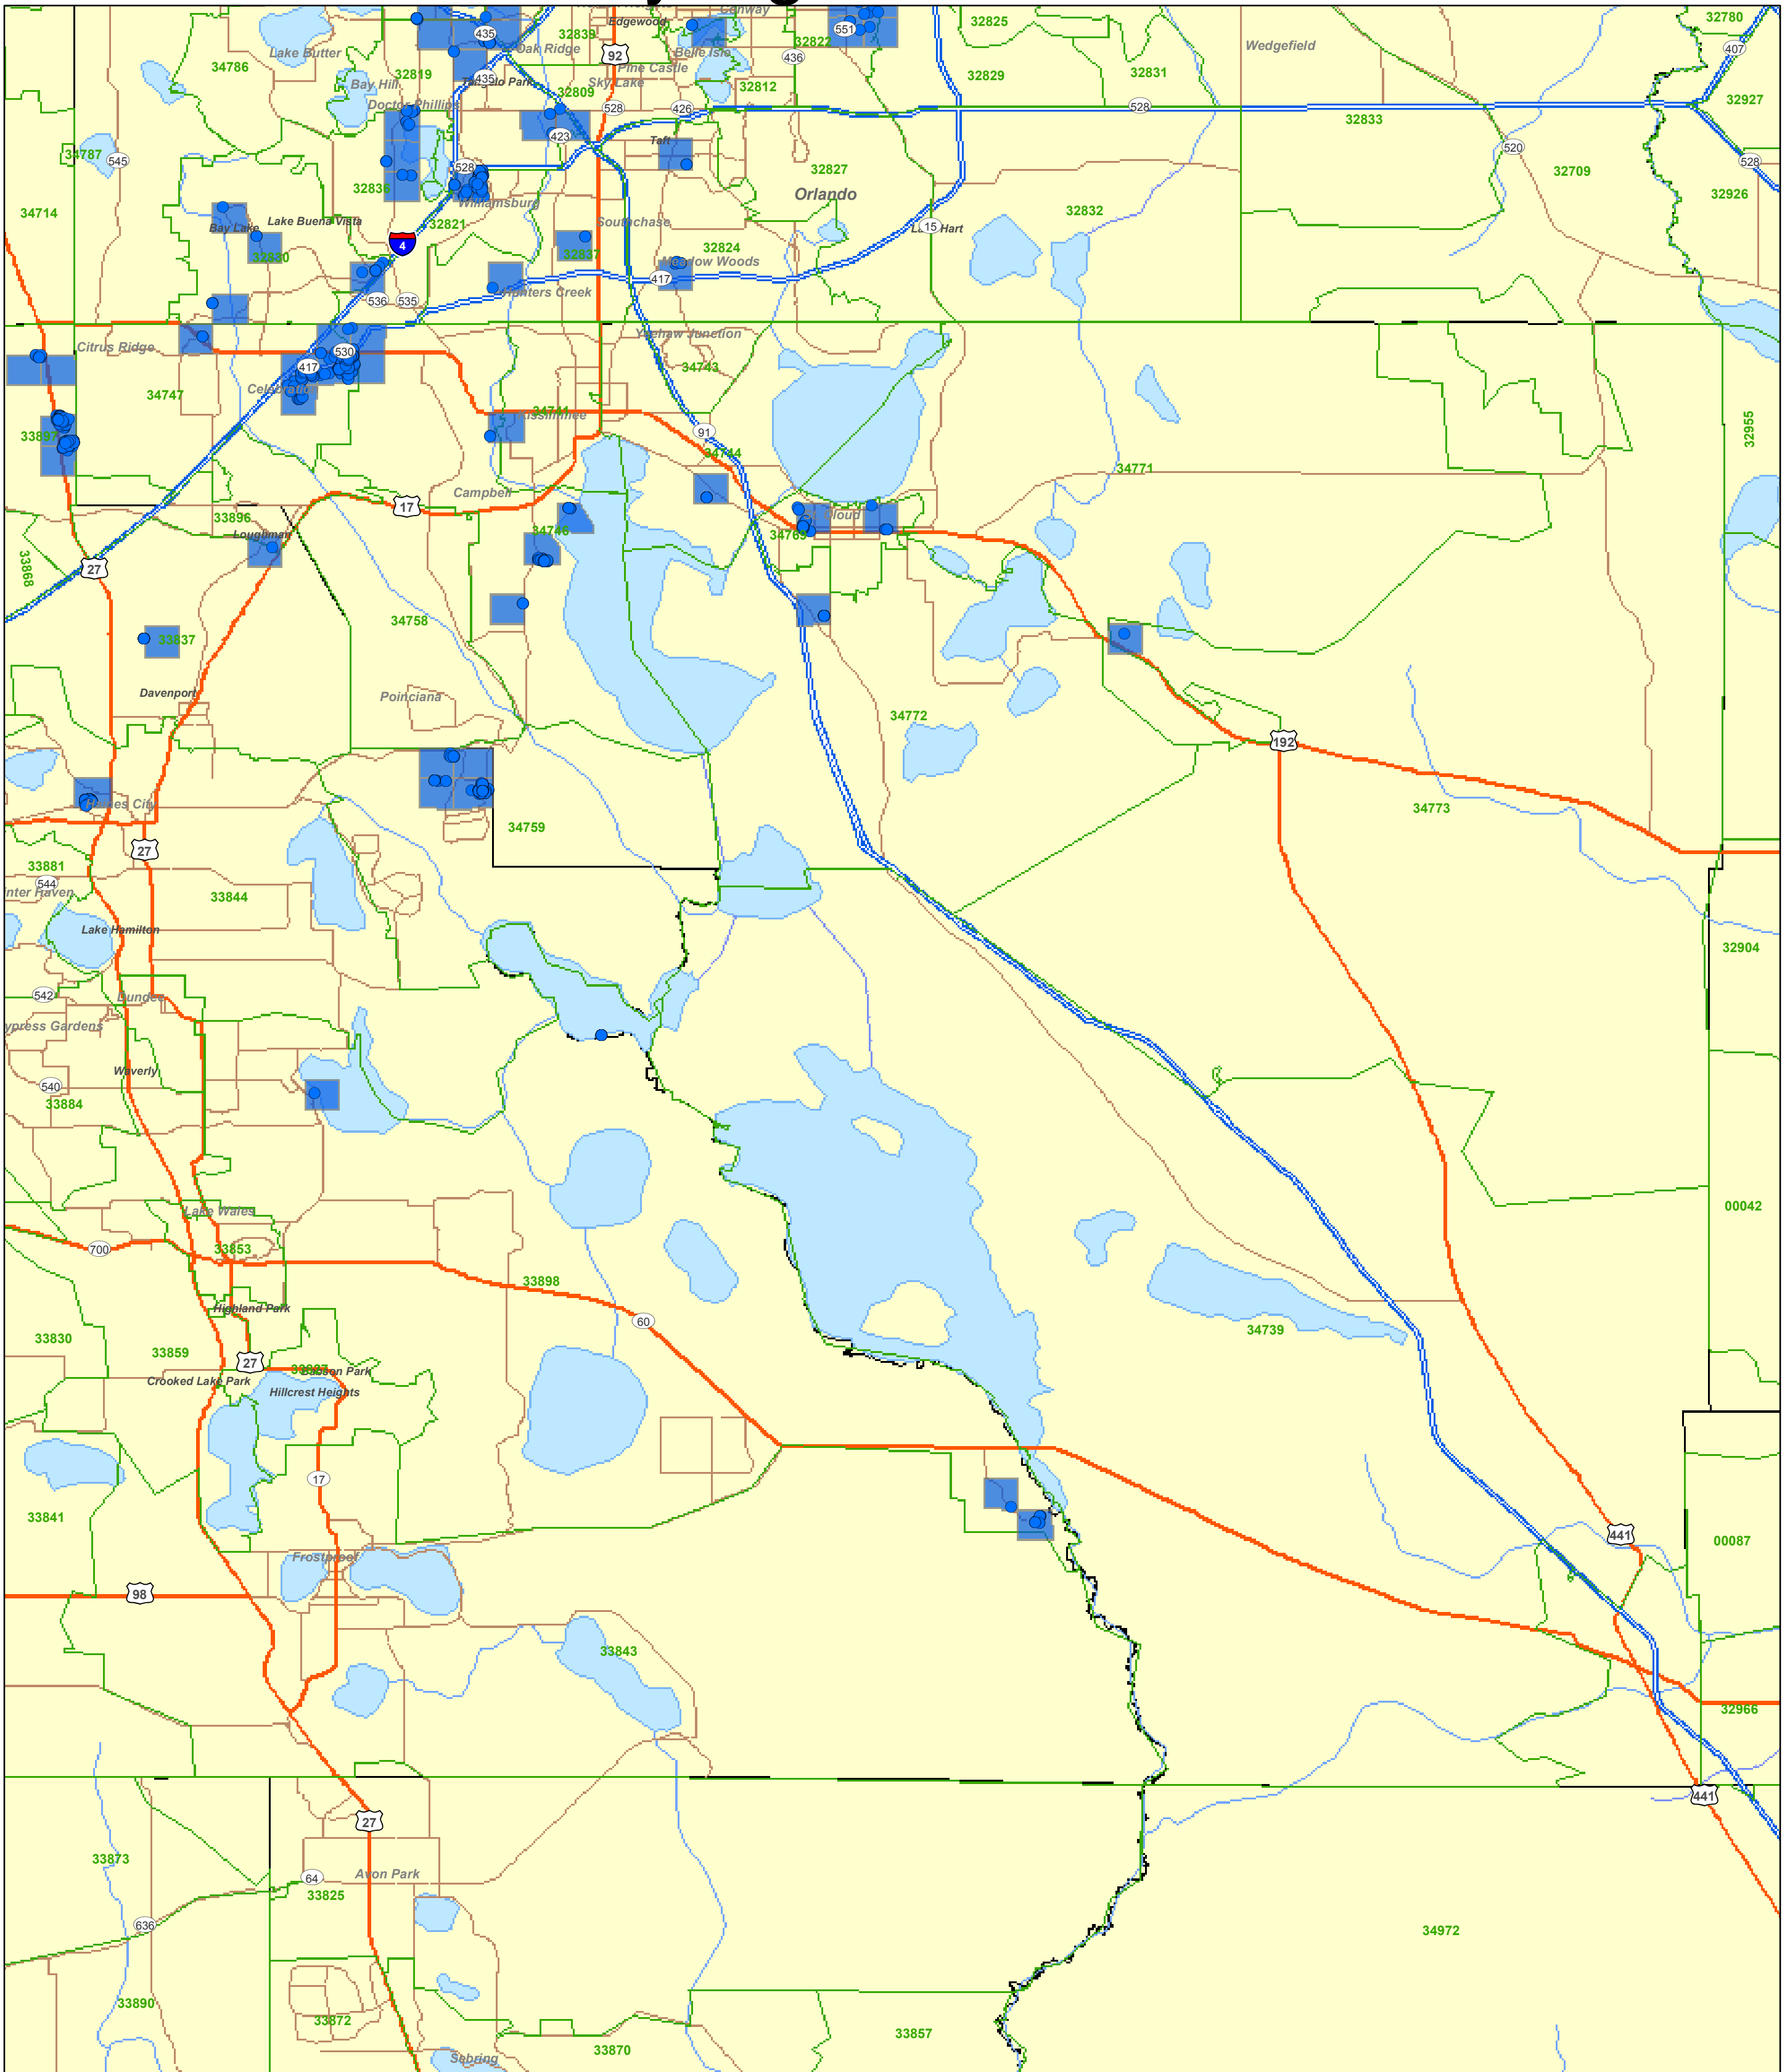

OSCEOLA

Pink Hibiscus Mealybug Bio-Control Releases

Legend

- PHM Bio-Control Release Sites
- Urban Areas (State)
- State Boundaries
- BIOCONTROL_TRS**
- 5 Digit Zip Codes
- Lake
- County Boundaries
- True for Release
- Swamp or Marsh

1 inch = 3.946 miles