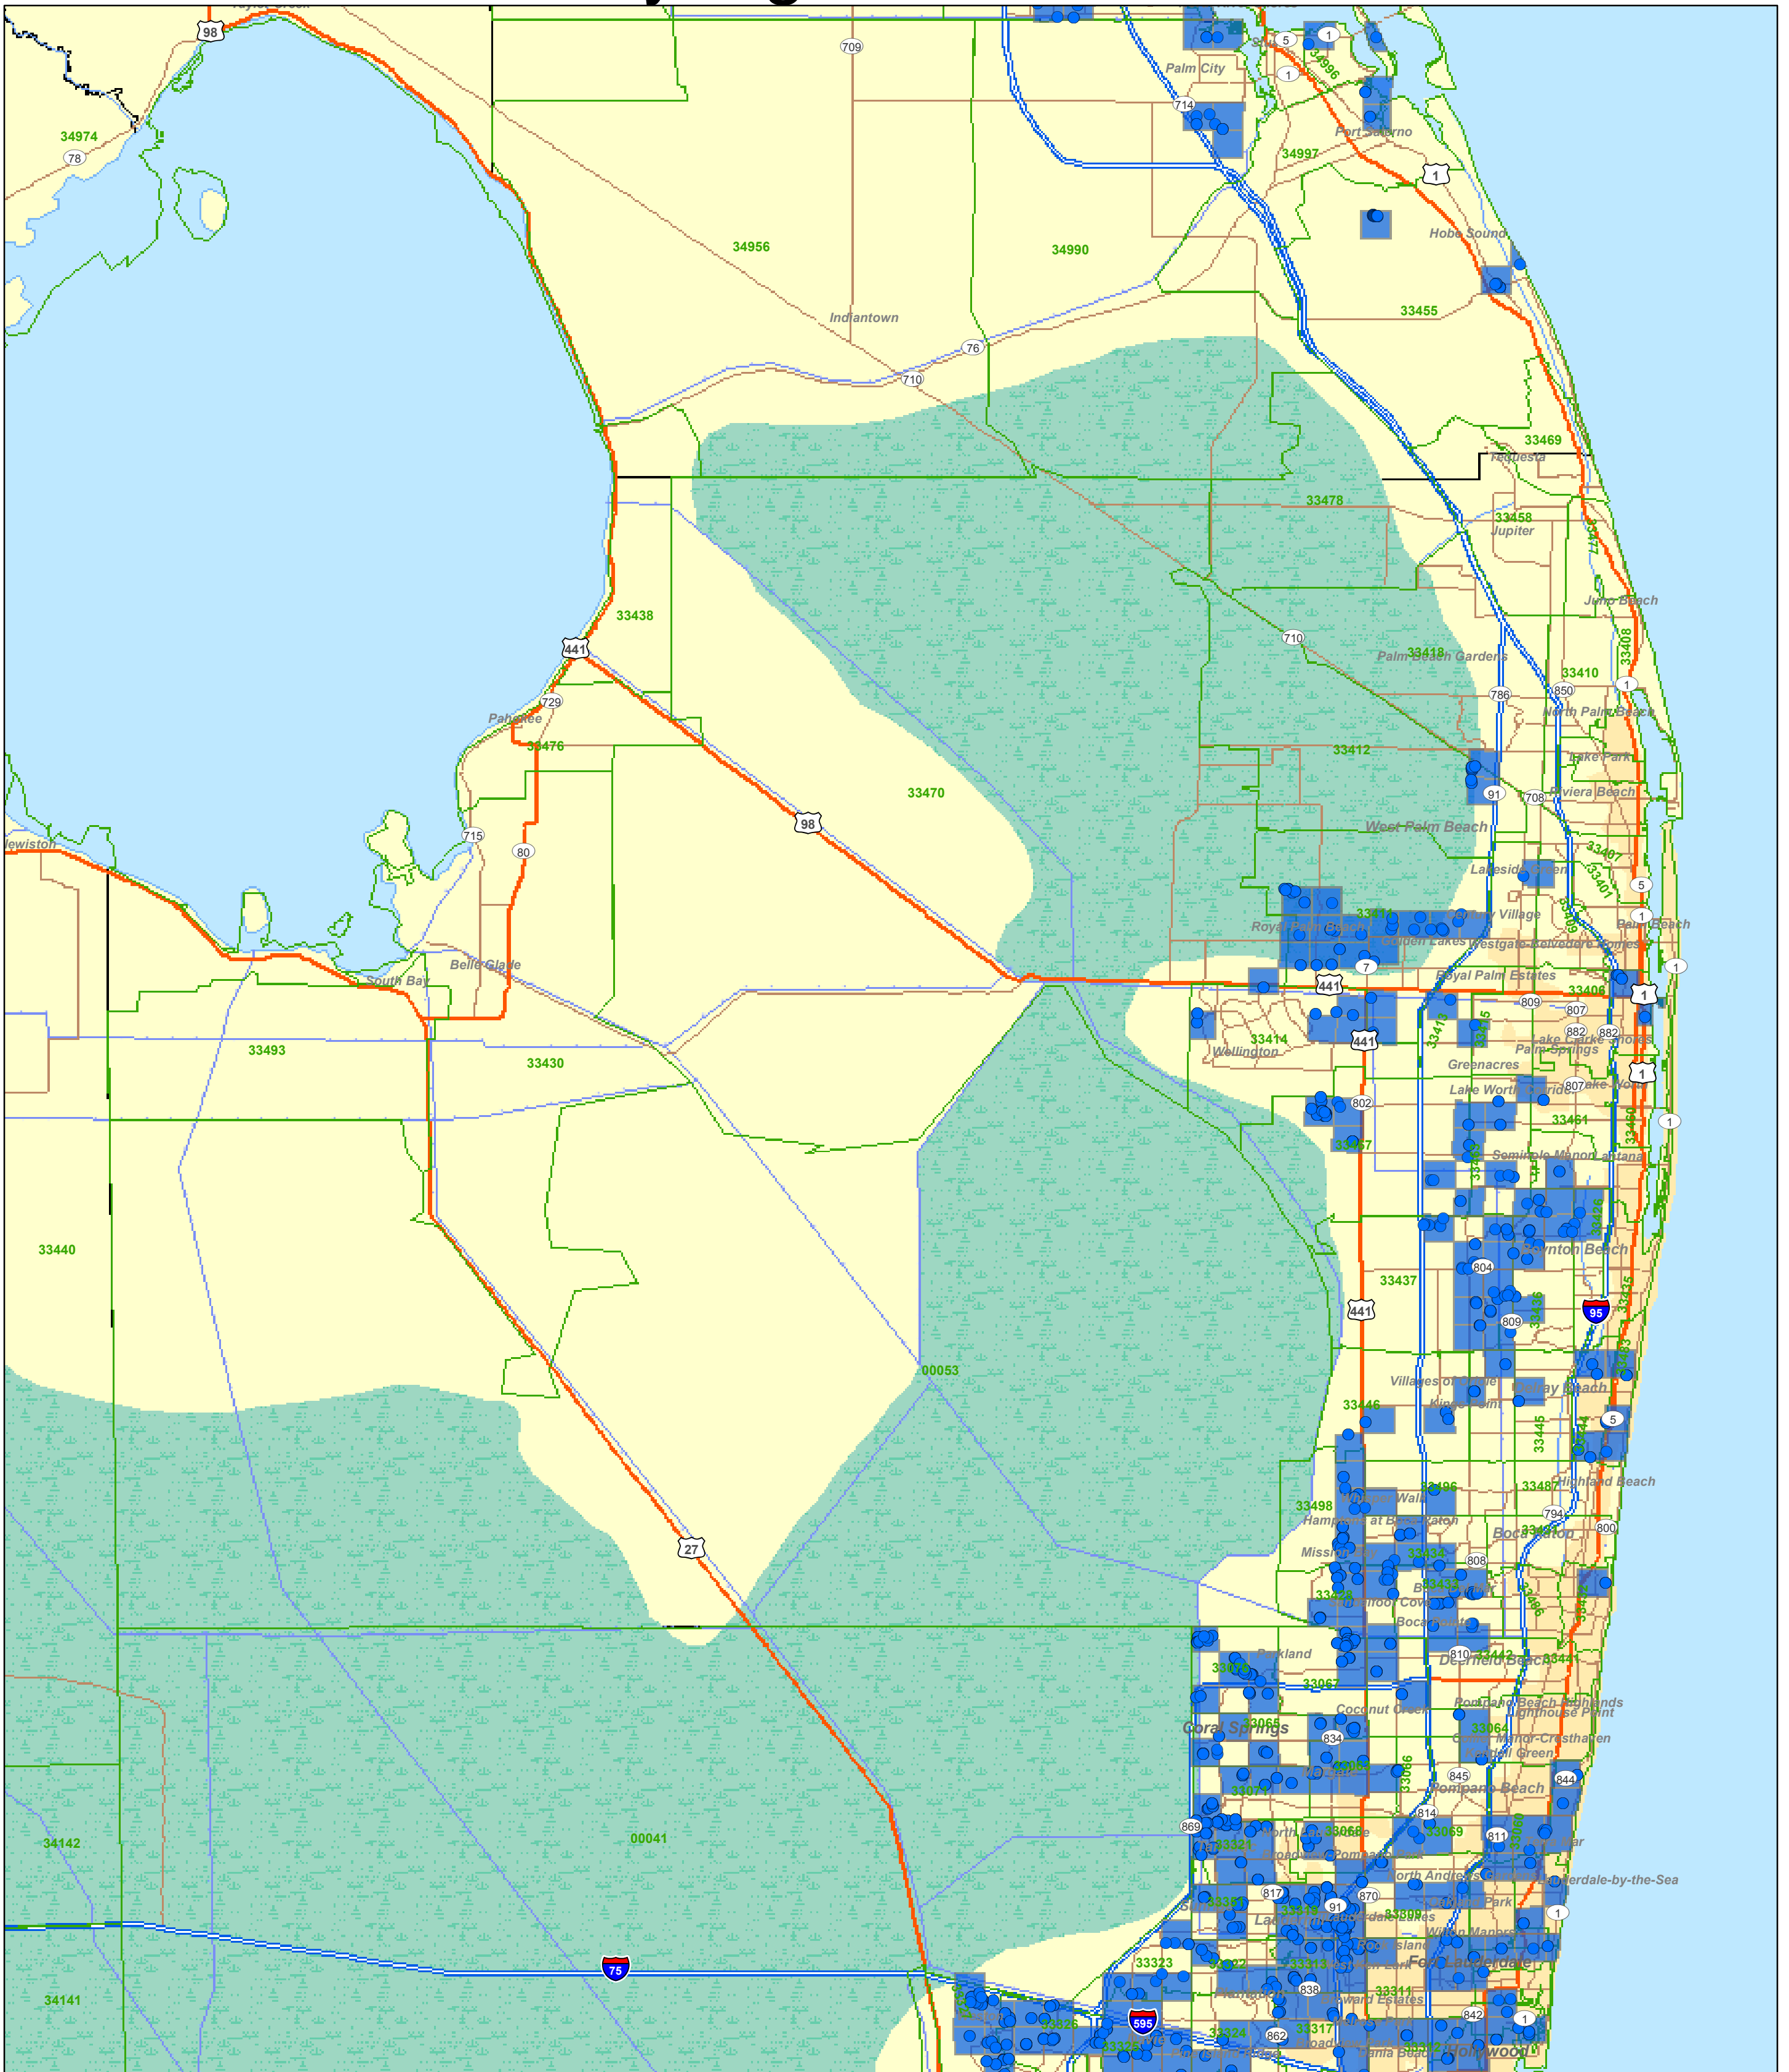

# PALM BEACH

## Pink Hibiscus Mealybug Bio-Control Releases

- Legend**
- PHM Bio-Control Release Sites
  - Urban Areas (State)
  - State Boundaries
  - BIOCONTROL\_TRS**
  - 5 Digit Zip Codes
  - Lake
  - County Boundaries
  - True for Release
  - Swamp or Marsh

1 inch = 4.435 miles