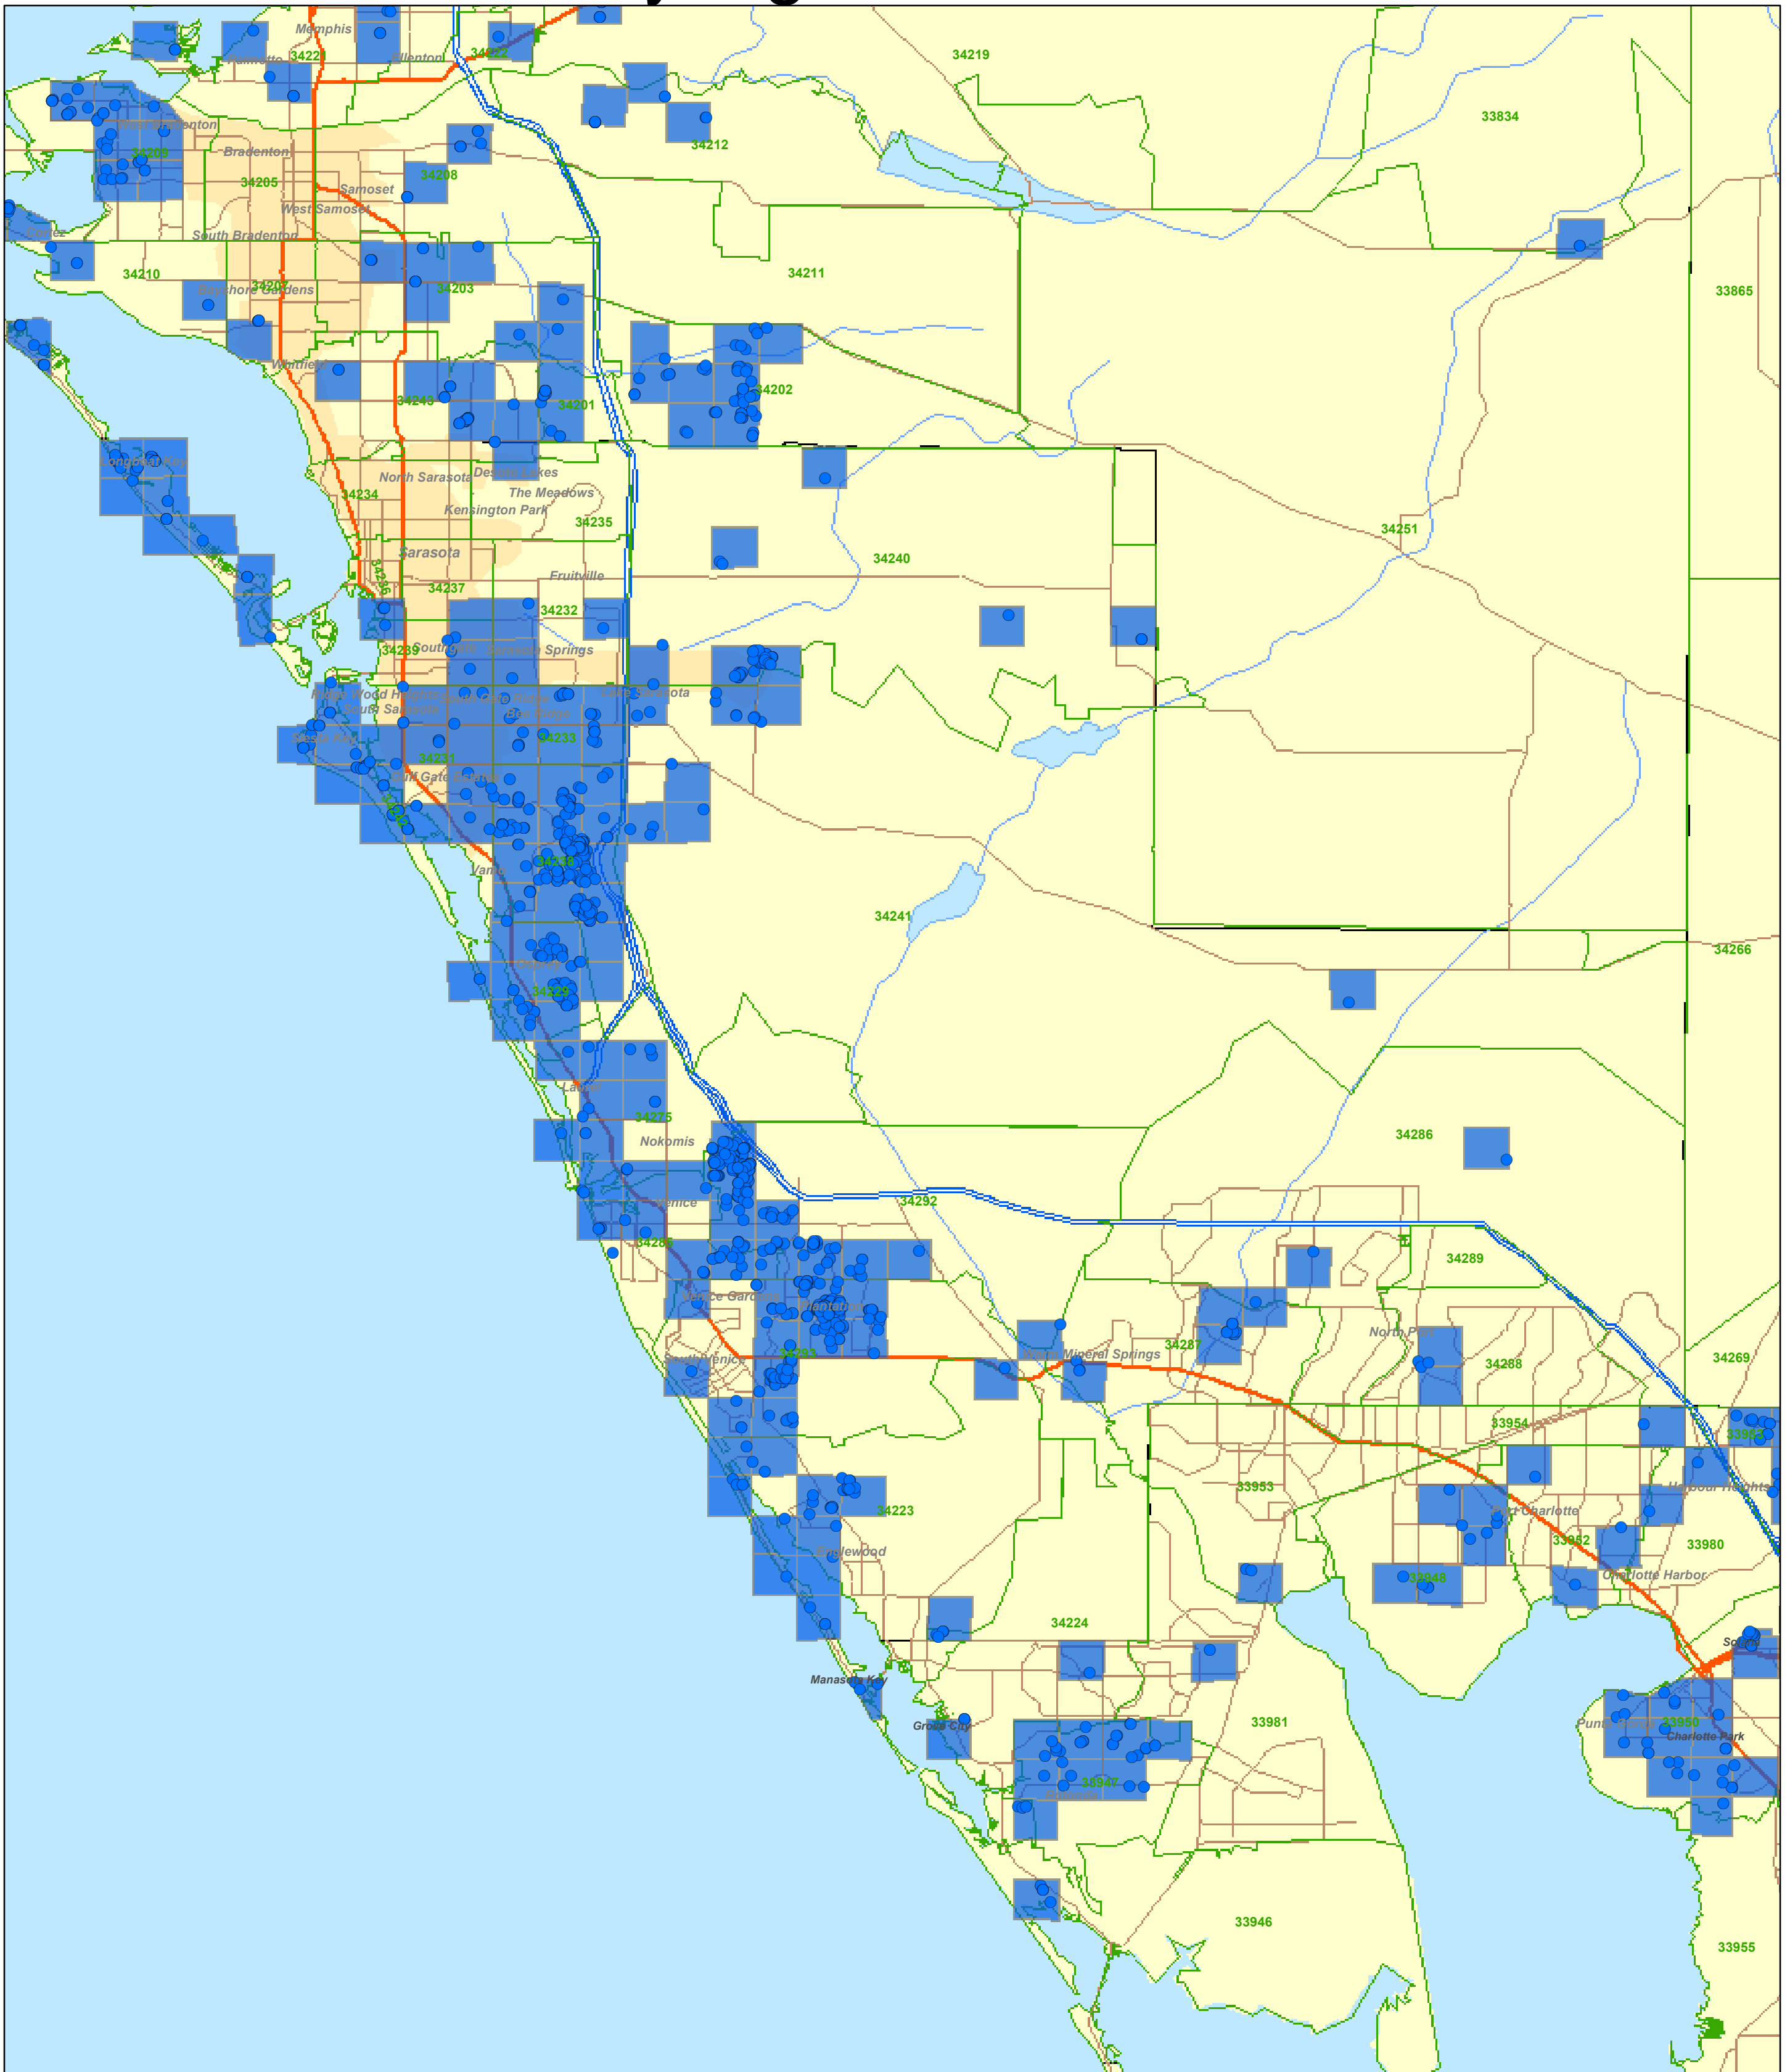

# SARASOTA

## Pink Hibiscus Mealybug Bio-Control Releases

### Legend

- PHM Bio-Control Release Sites
- 5 Digit Zip Codes
- Urban Areas (State)
- Lake
- Swamp or Marsh
- State Boundaries
- County Boundaries
- BIOCONTROL\_TRS True for Release

1 inch = 3.022 miles