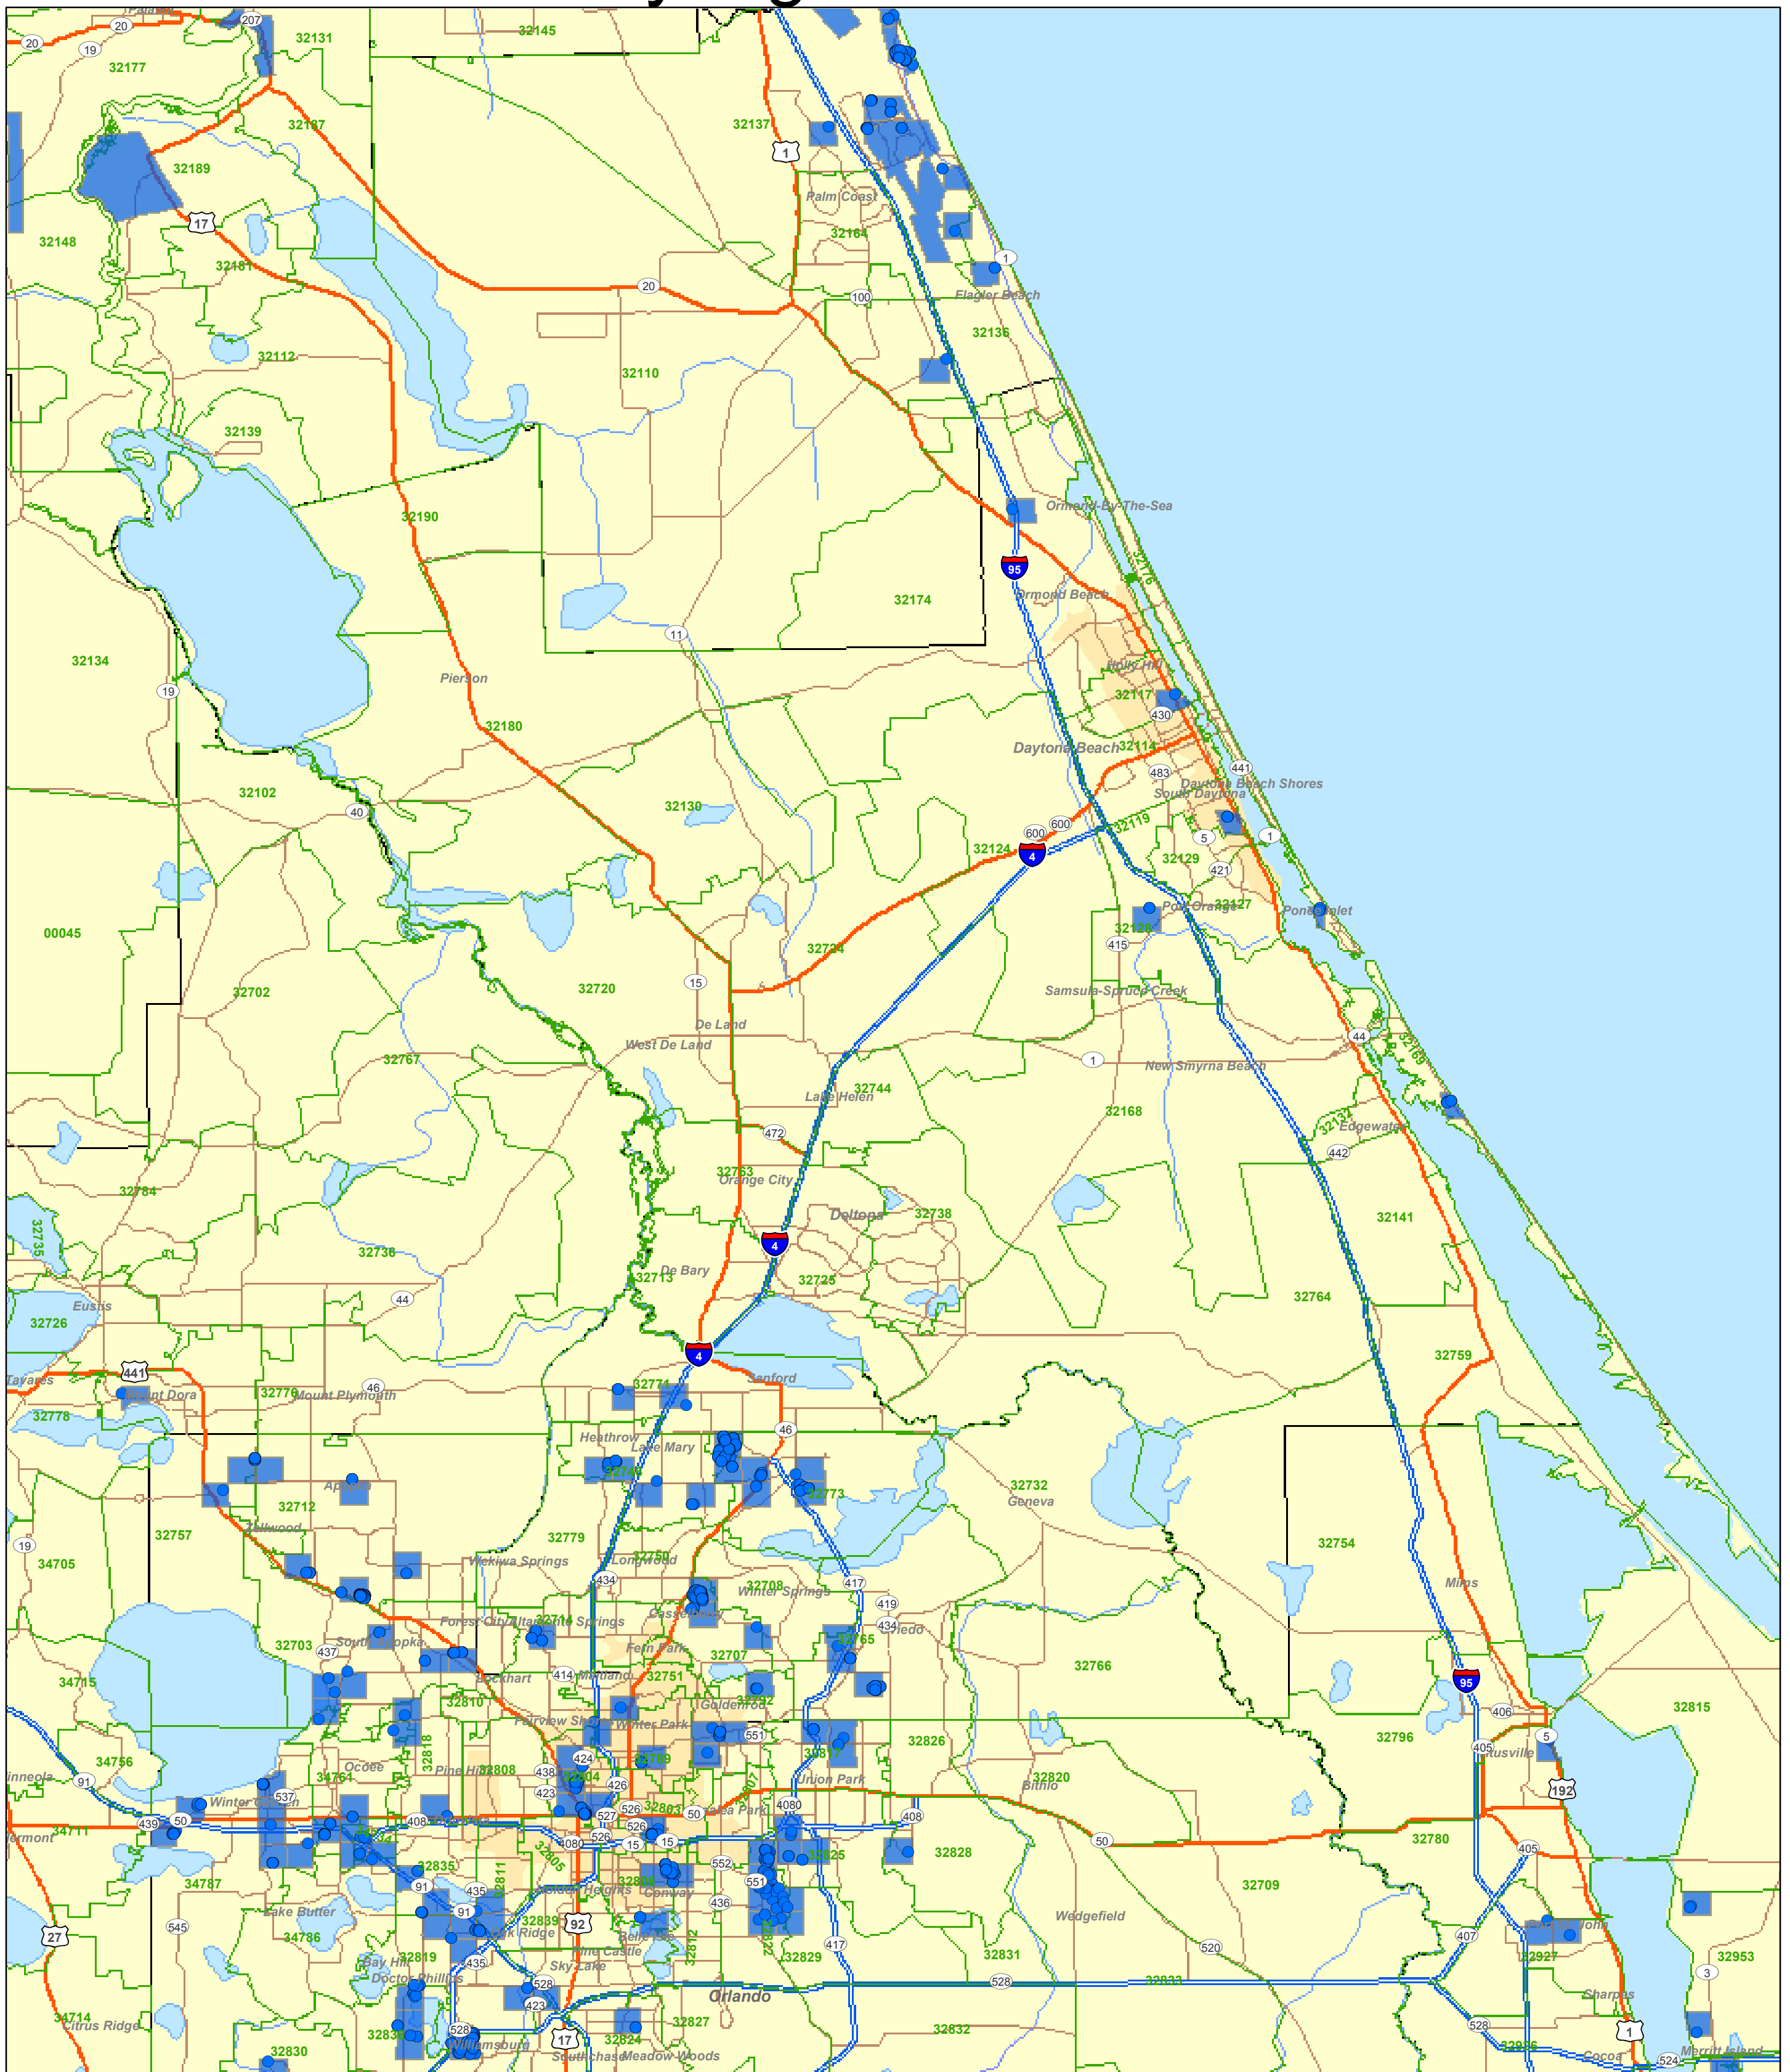

VOLUSIA

Pink Hibiscus Mealybug Bio-Control Releases

Legend

- PHM Bio-Control Release Sites
- Urban Areas (State)
- State Boundaries
- 5 Digit Zip Codes
- Lake
- County Boundaries
- Swamp or Marsh
- True for Release

1 inch = 4.972 miles