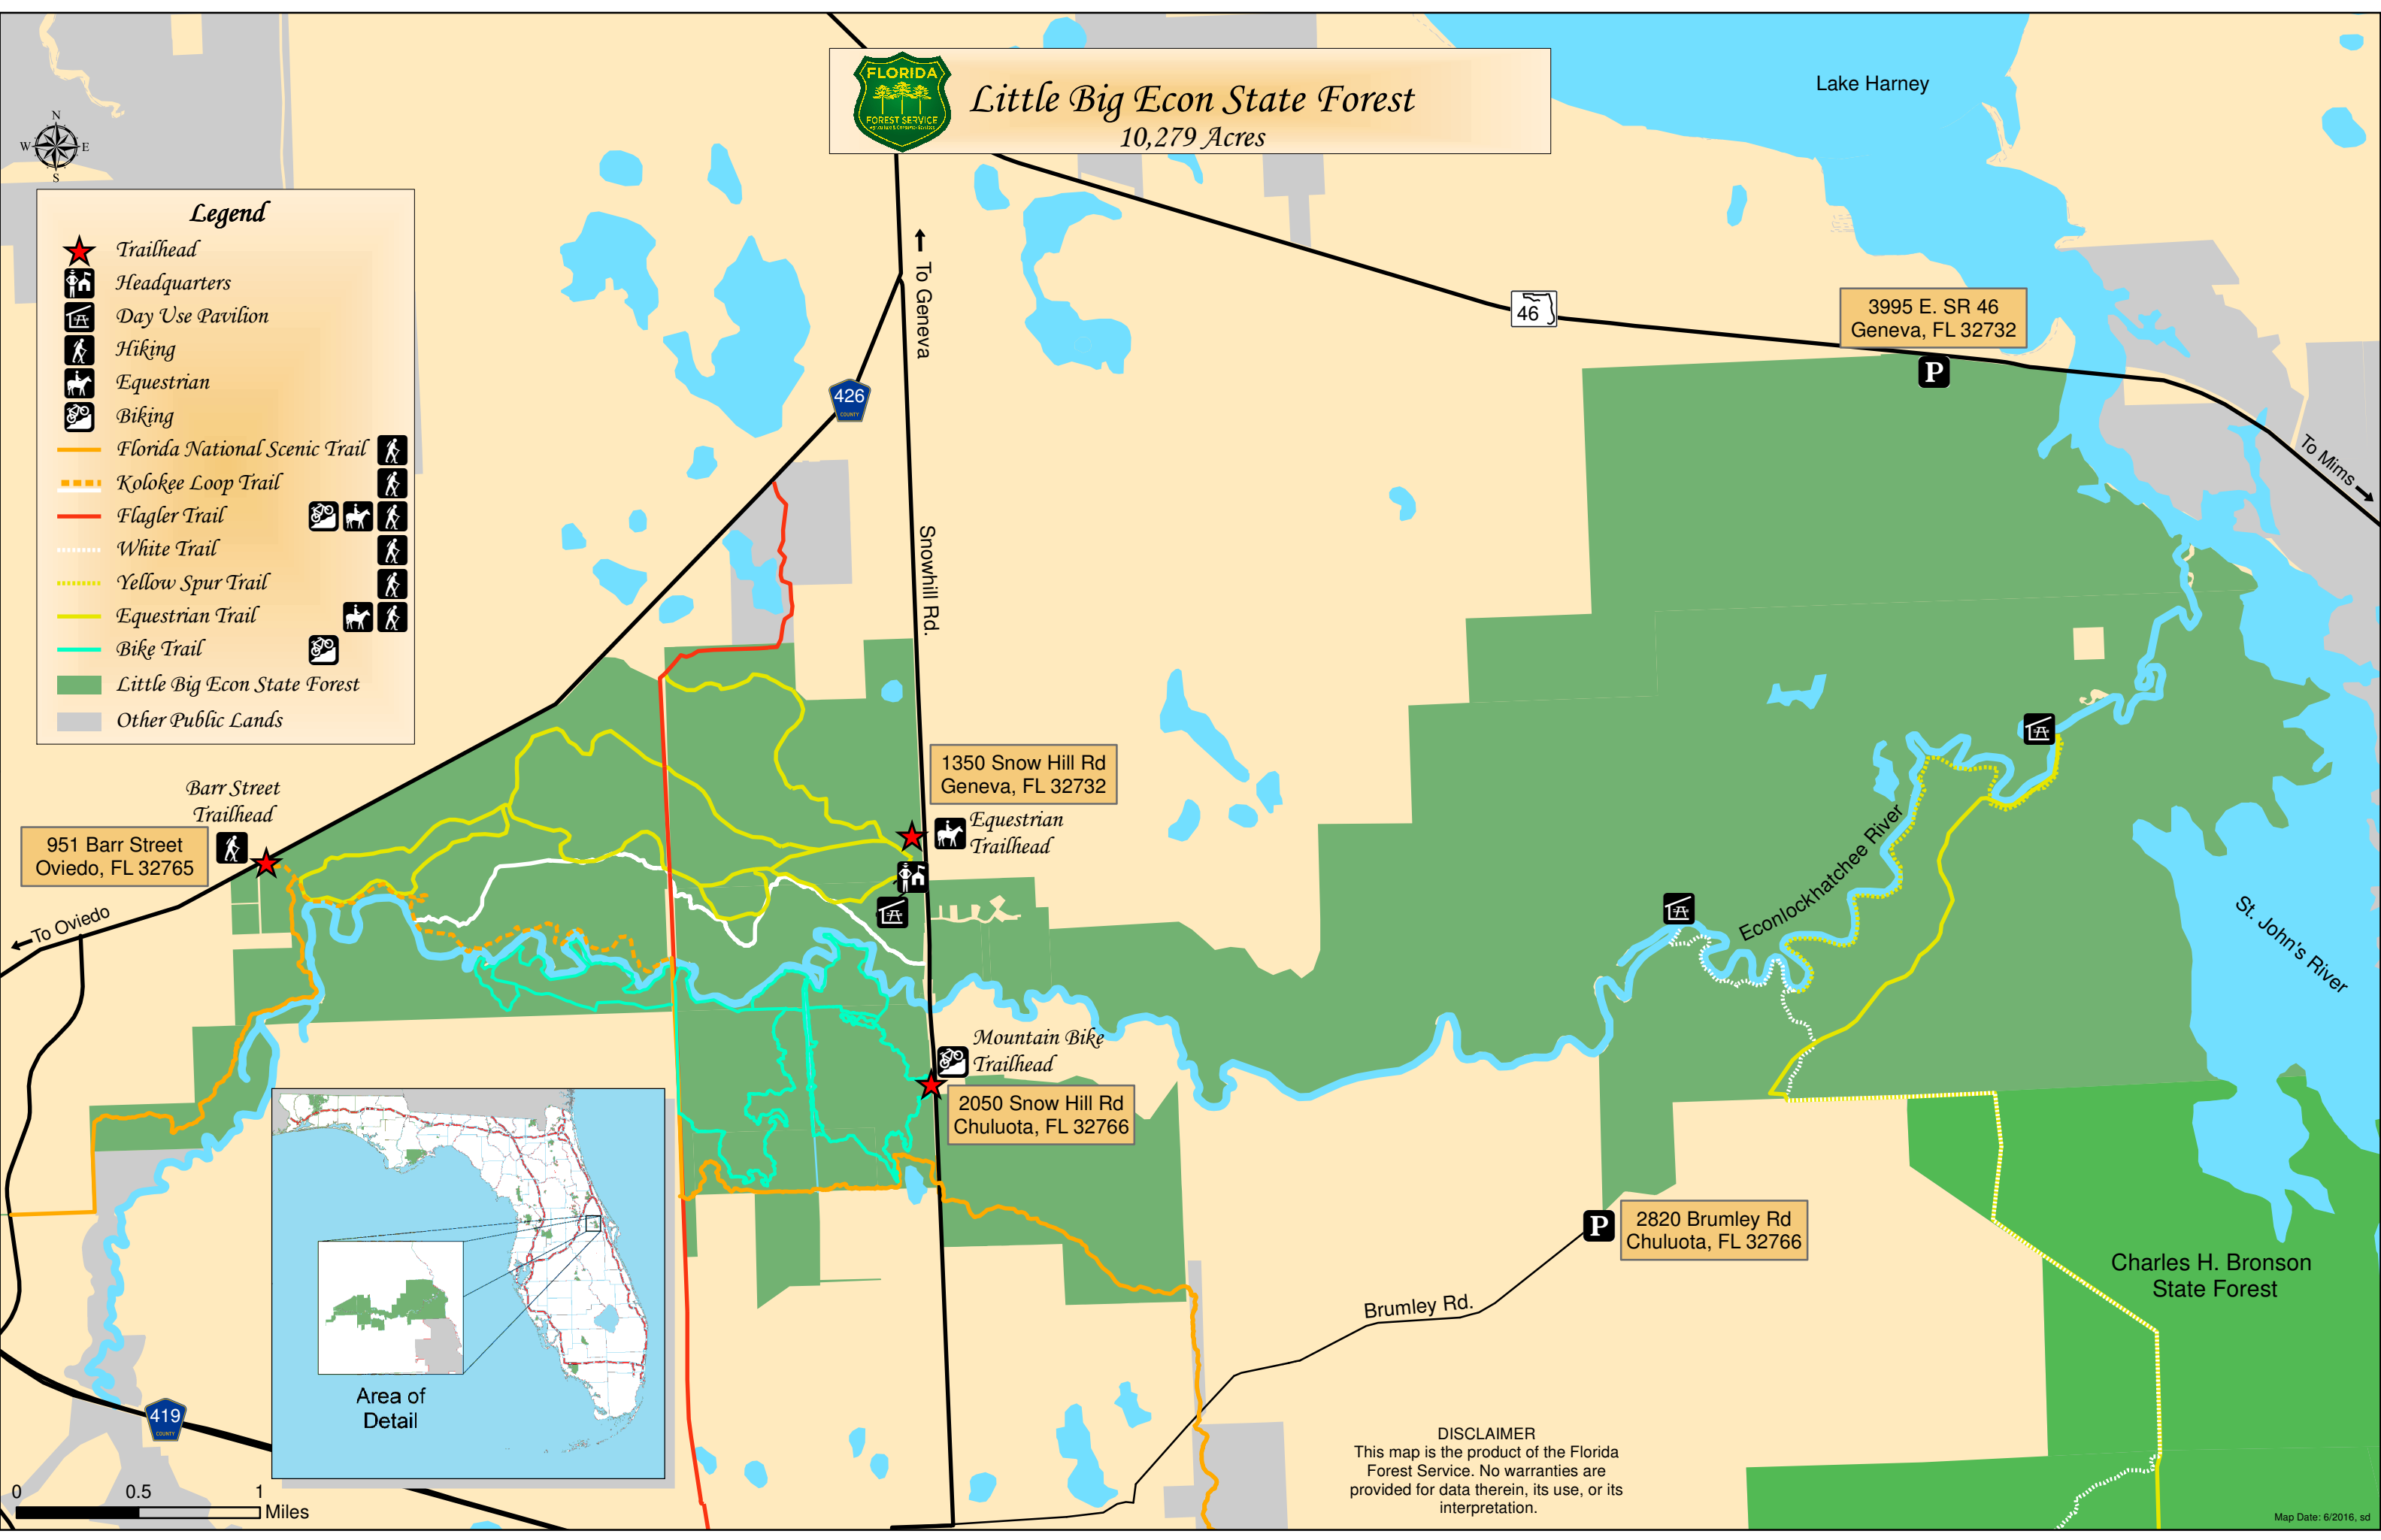

 **Little Big Econ State Forest**
10,279 Acres

Legend

-  Trailhead
-  Headquarters
-  Day Use Pavilion
-  Hiking
-  Equestrian
-  Biking
-  Florida National Scenic Trail
-  Kolokee Loop Trail
-  Flagler Trail
-  White Trail
-  Yellow Spur Trail
-  Equestrian Trail
-  Bike Trail
-  Little Big Econ State Forest
-  Other Public Lands

DISCLAIMER
This map is the product of the Florida Forest Service. No warranties are provided for data therein, its use, or its interpretation.