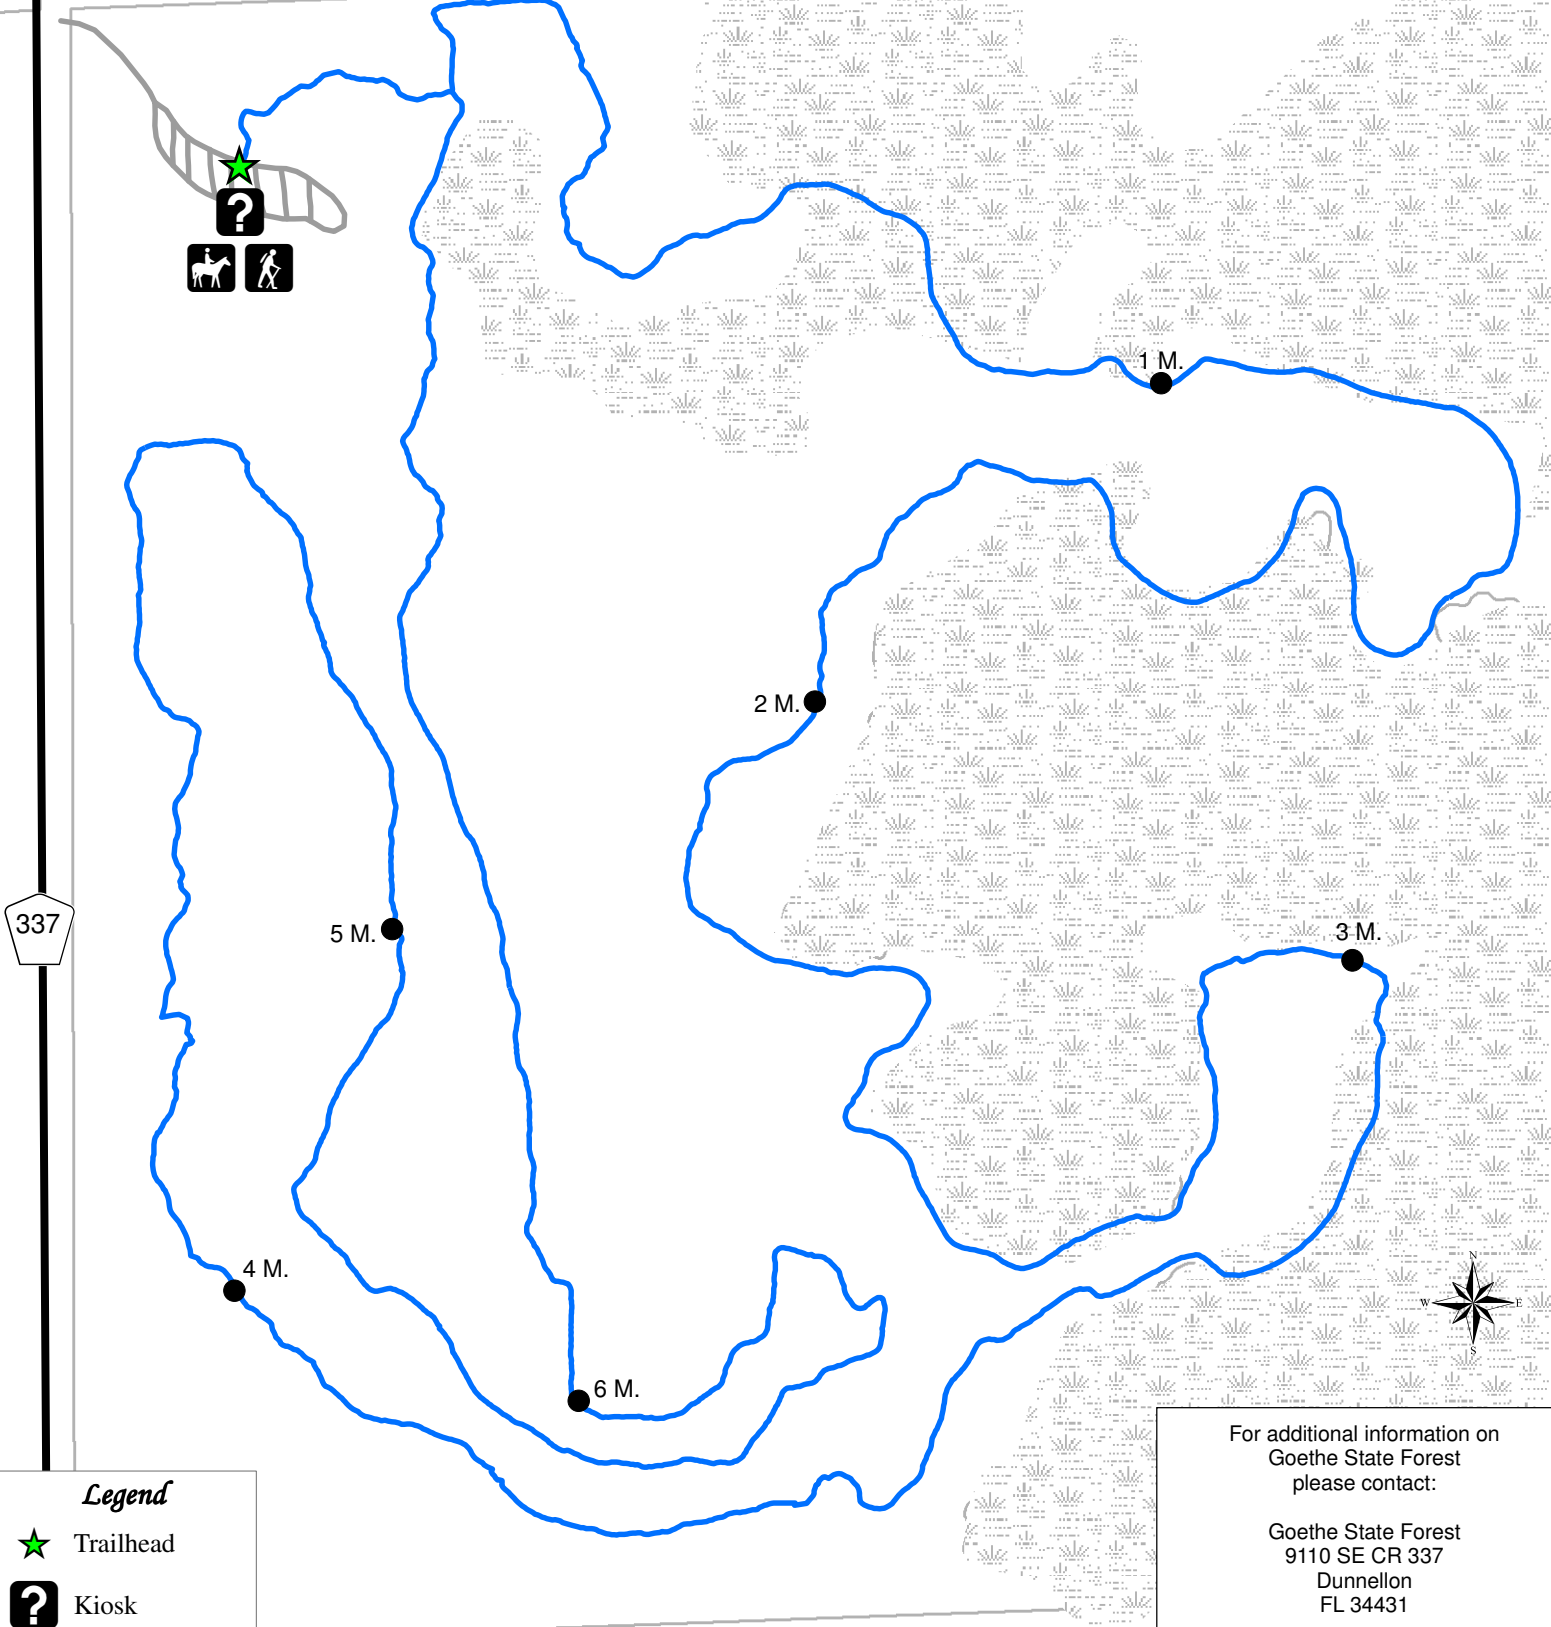

Goethe State Forest

Watermelon Pond Trails ~7 Miles

Legend

- Trailhead
- Kiosk
- Equestrian
- Hiking
- Trail
- Forest Boundary

For additional information on Goethe State Forest please contact:

Goethe State Forest
9110 SE CR 337
Dunnellon
FL 34431