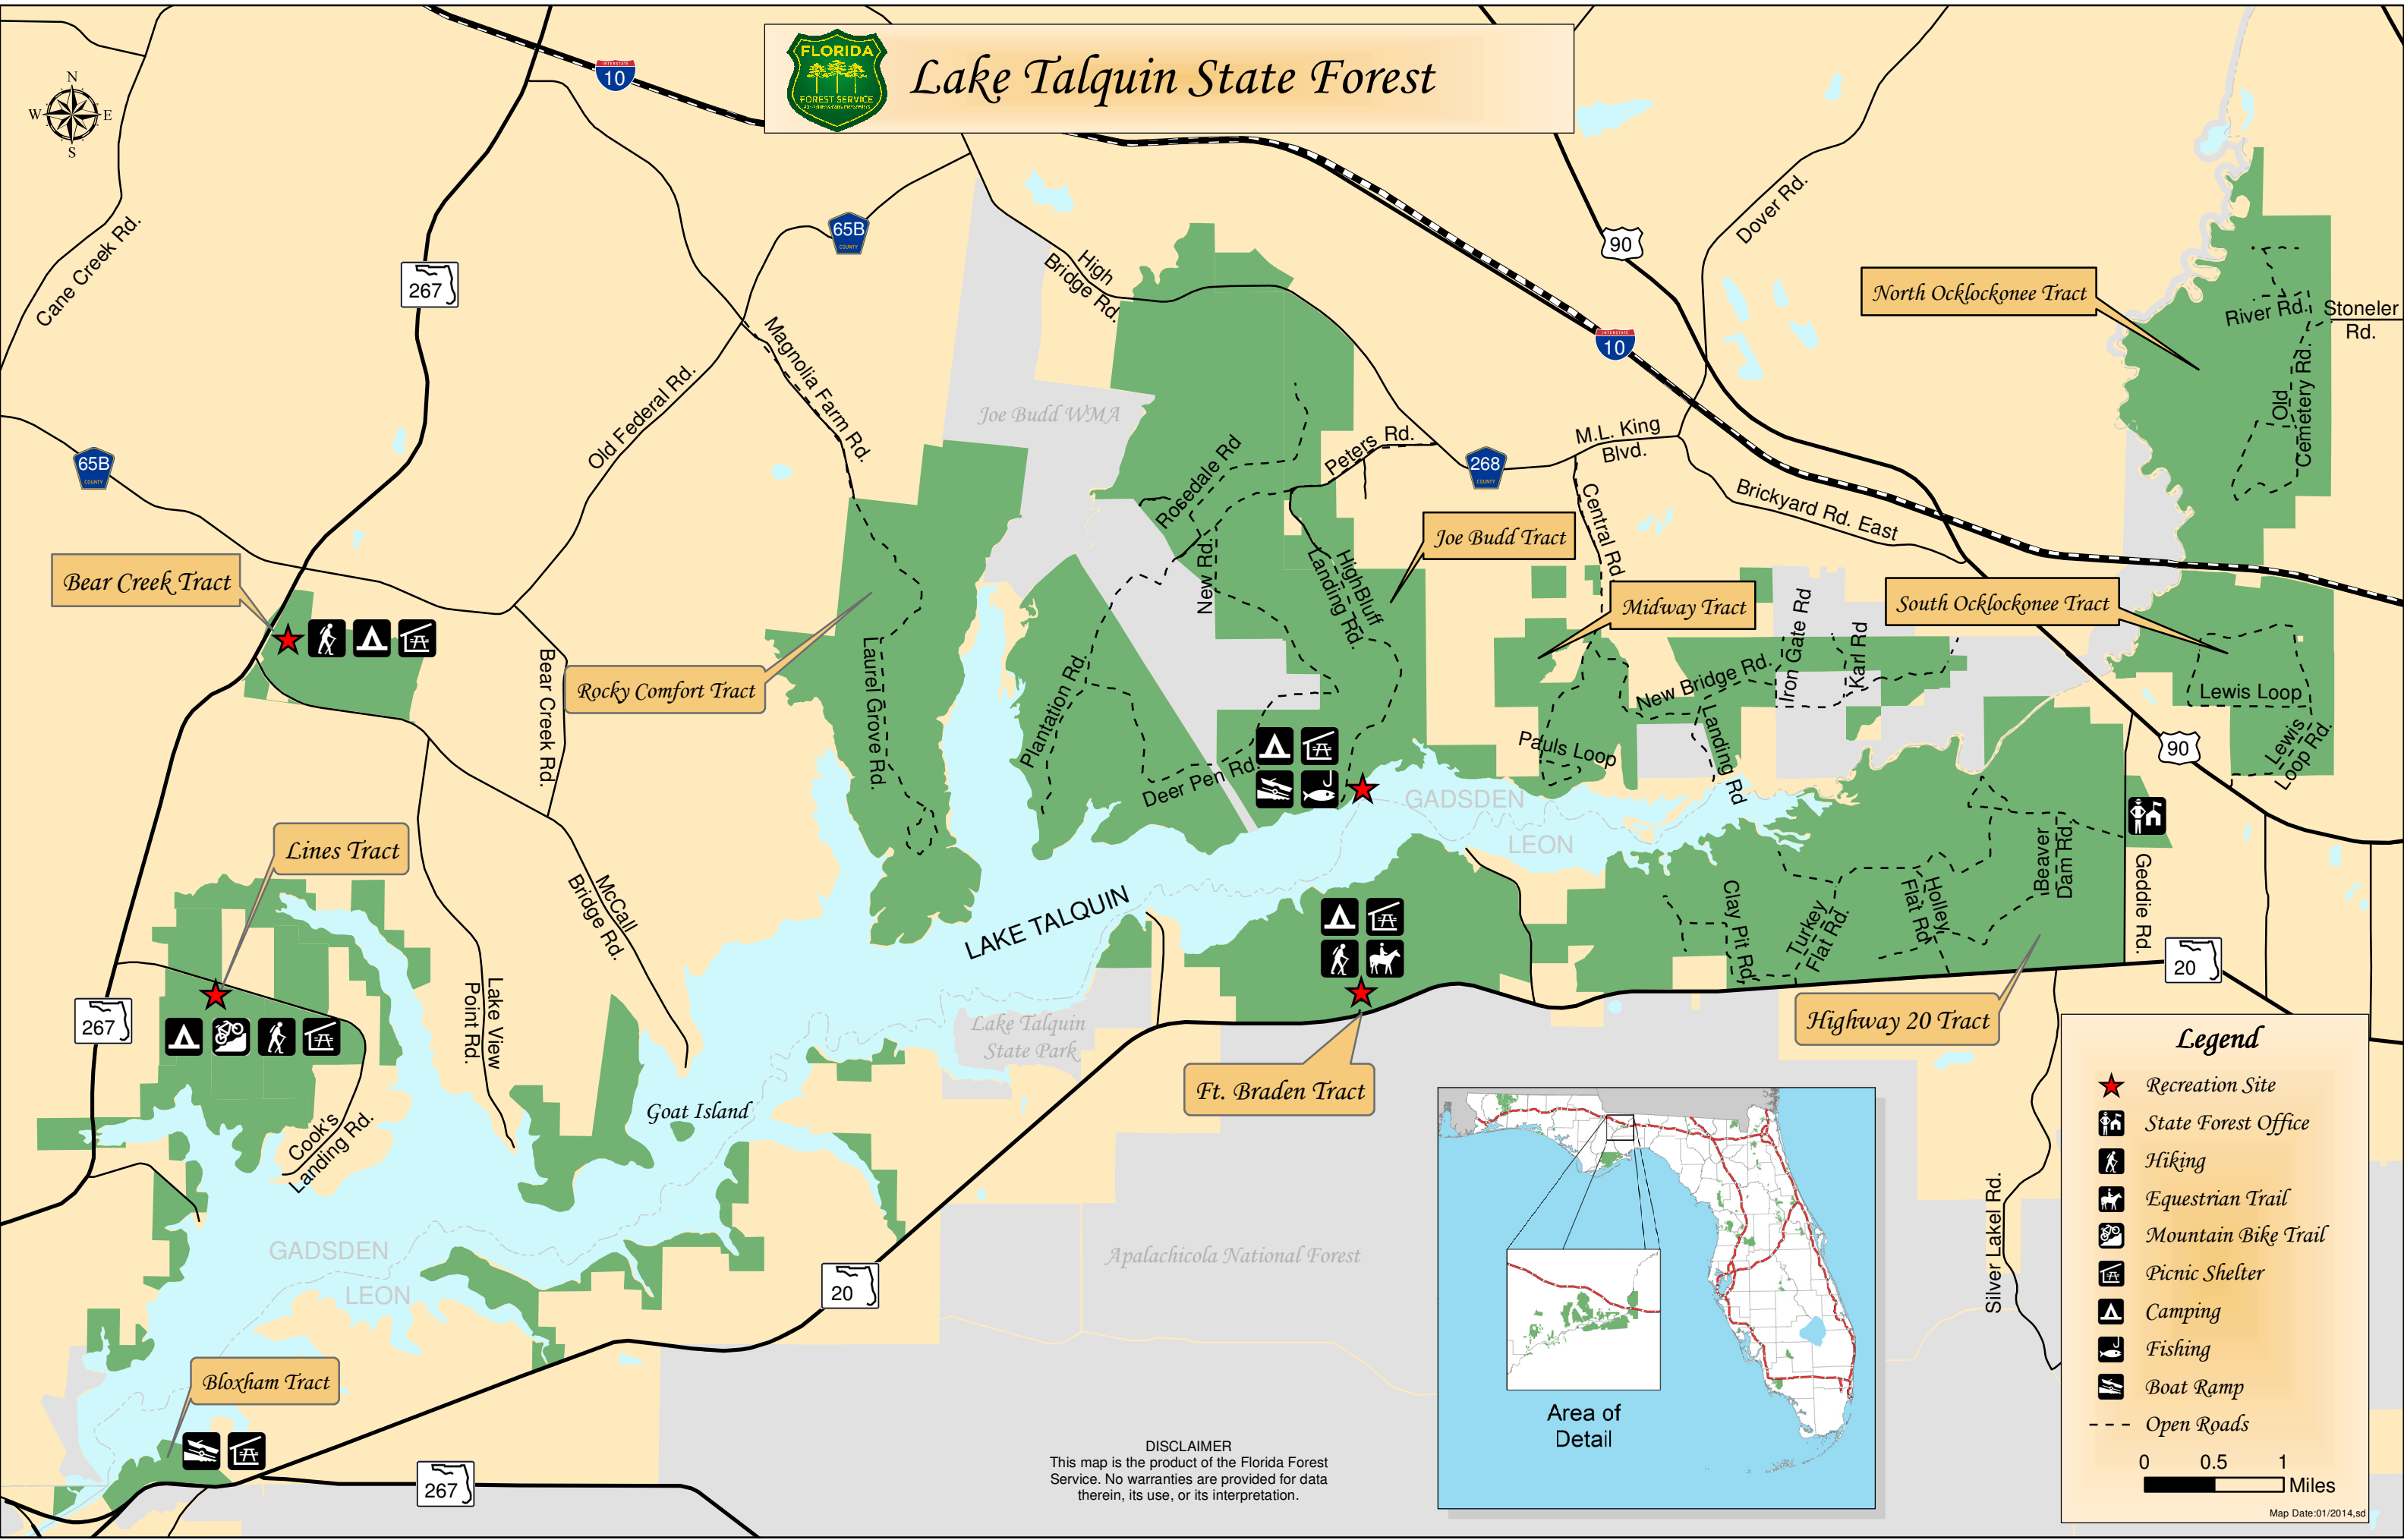

# Lake Talquin State Forest

**Legend**

- Recreation Site
- State Forest Office
- Hiking
- Equestrian Trail
- Mountain Bike Trail
- Picnic Shelter
- Camping
- Fishing
- Boat Ramp
- Open Roads

0 0.5 1 Miles

Map Date: 01/2014, sd

**DISCLAIMER**  
 This map is the product of the Florida Forest Service. No warranties are provided for data therein, its use, or its interpretation.