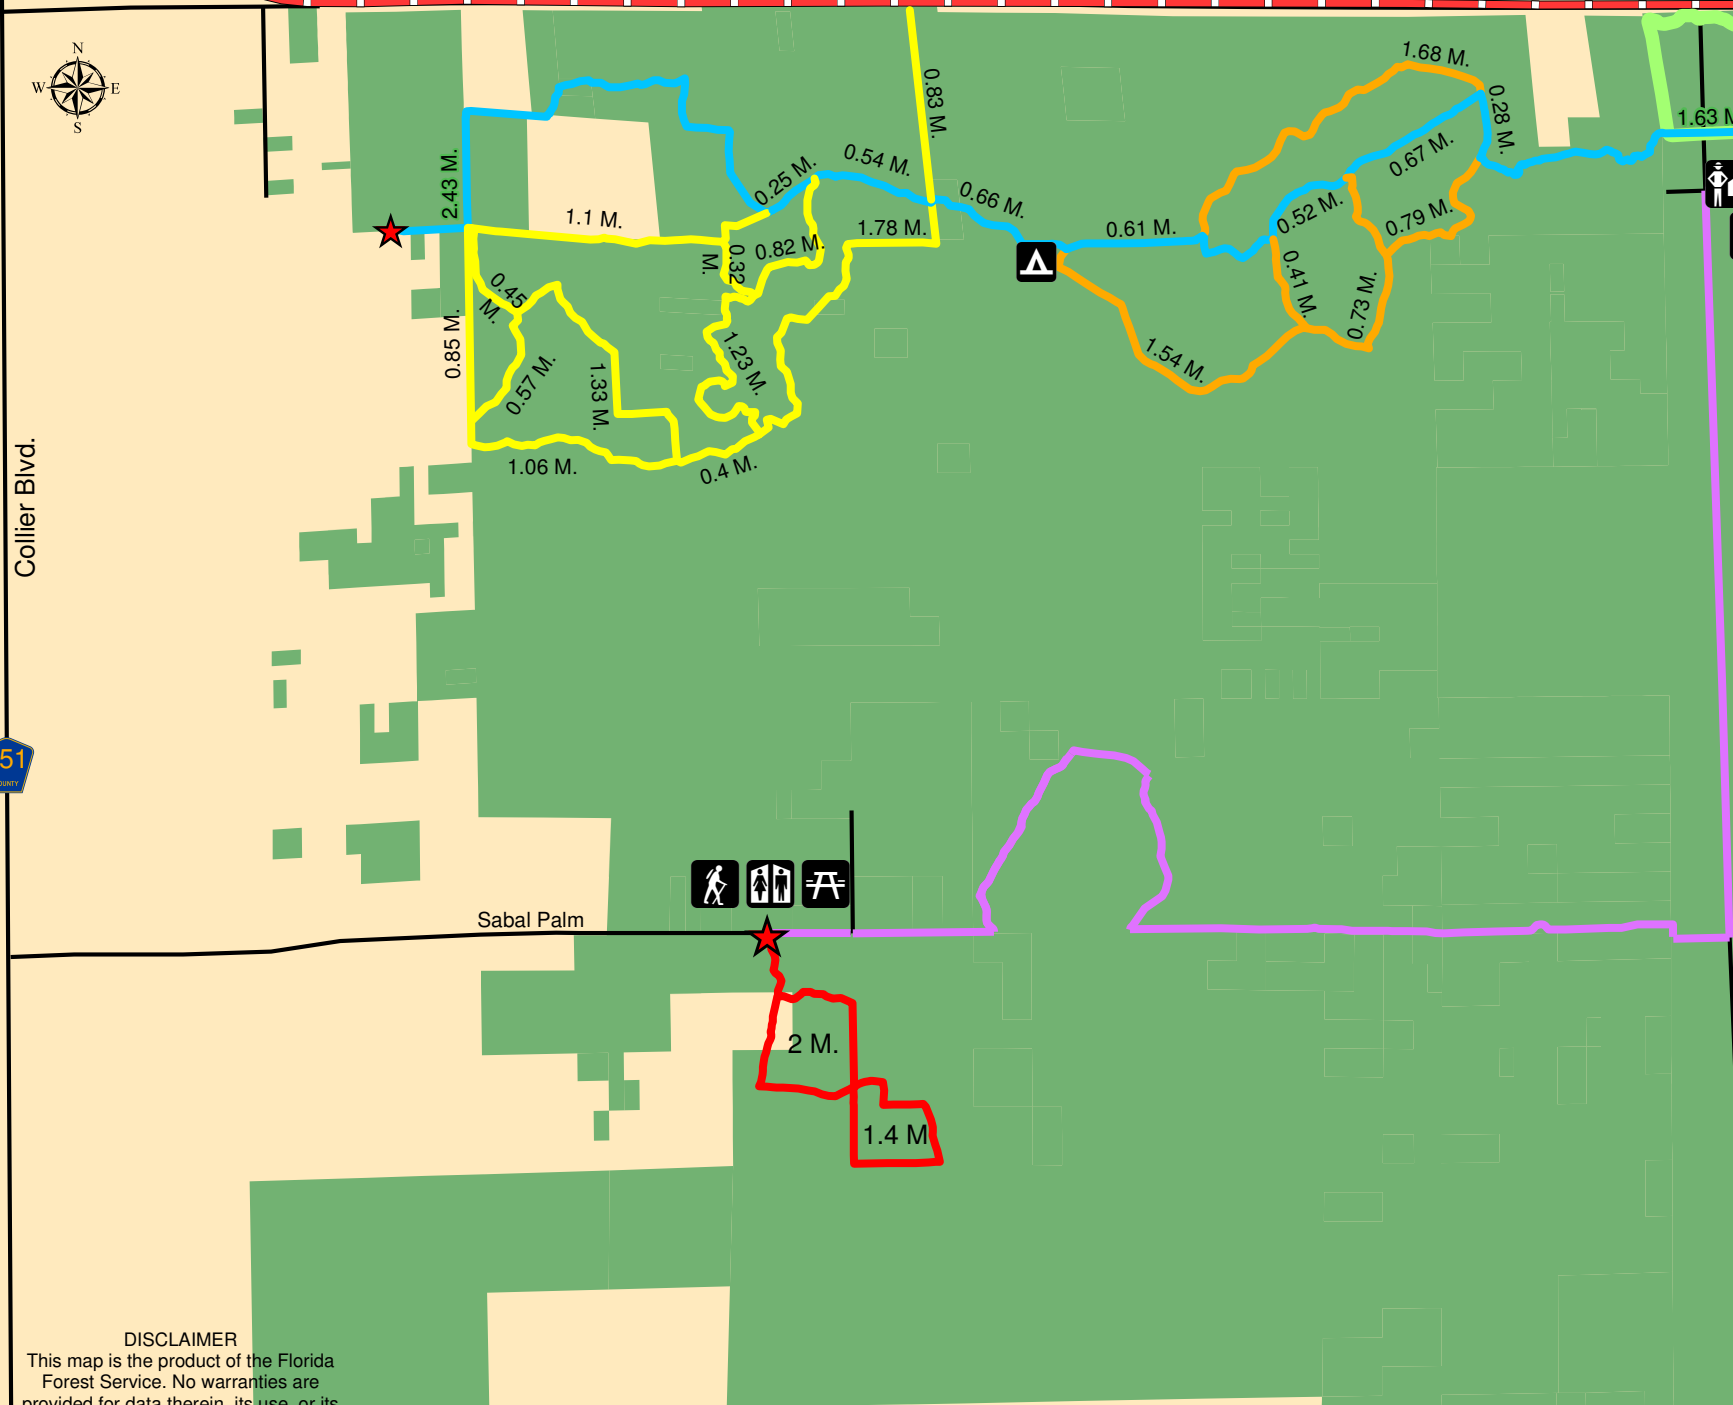

# Picayune Strand State Forest Trail Map

Everglades Blvd.

Collier Blvd.

Berson

Sabal Palm

### Legend

- Trailhead
- Restrooms
- Equestrian
- Hiking
- Office
- Camping
- Picnic Area
- Office to Sabal Palm
- Sabal Palm
- Blue Trail
- Green Trail
- Orange Trail
- Yellow Trail
- Forest Roads
- State Forest

**DISCLAIMER**  
This map is the product of the Florida Forest Service. No warranties are provided for data therein, its use, or its interpretation.