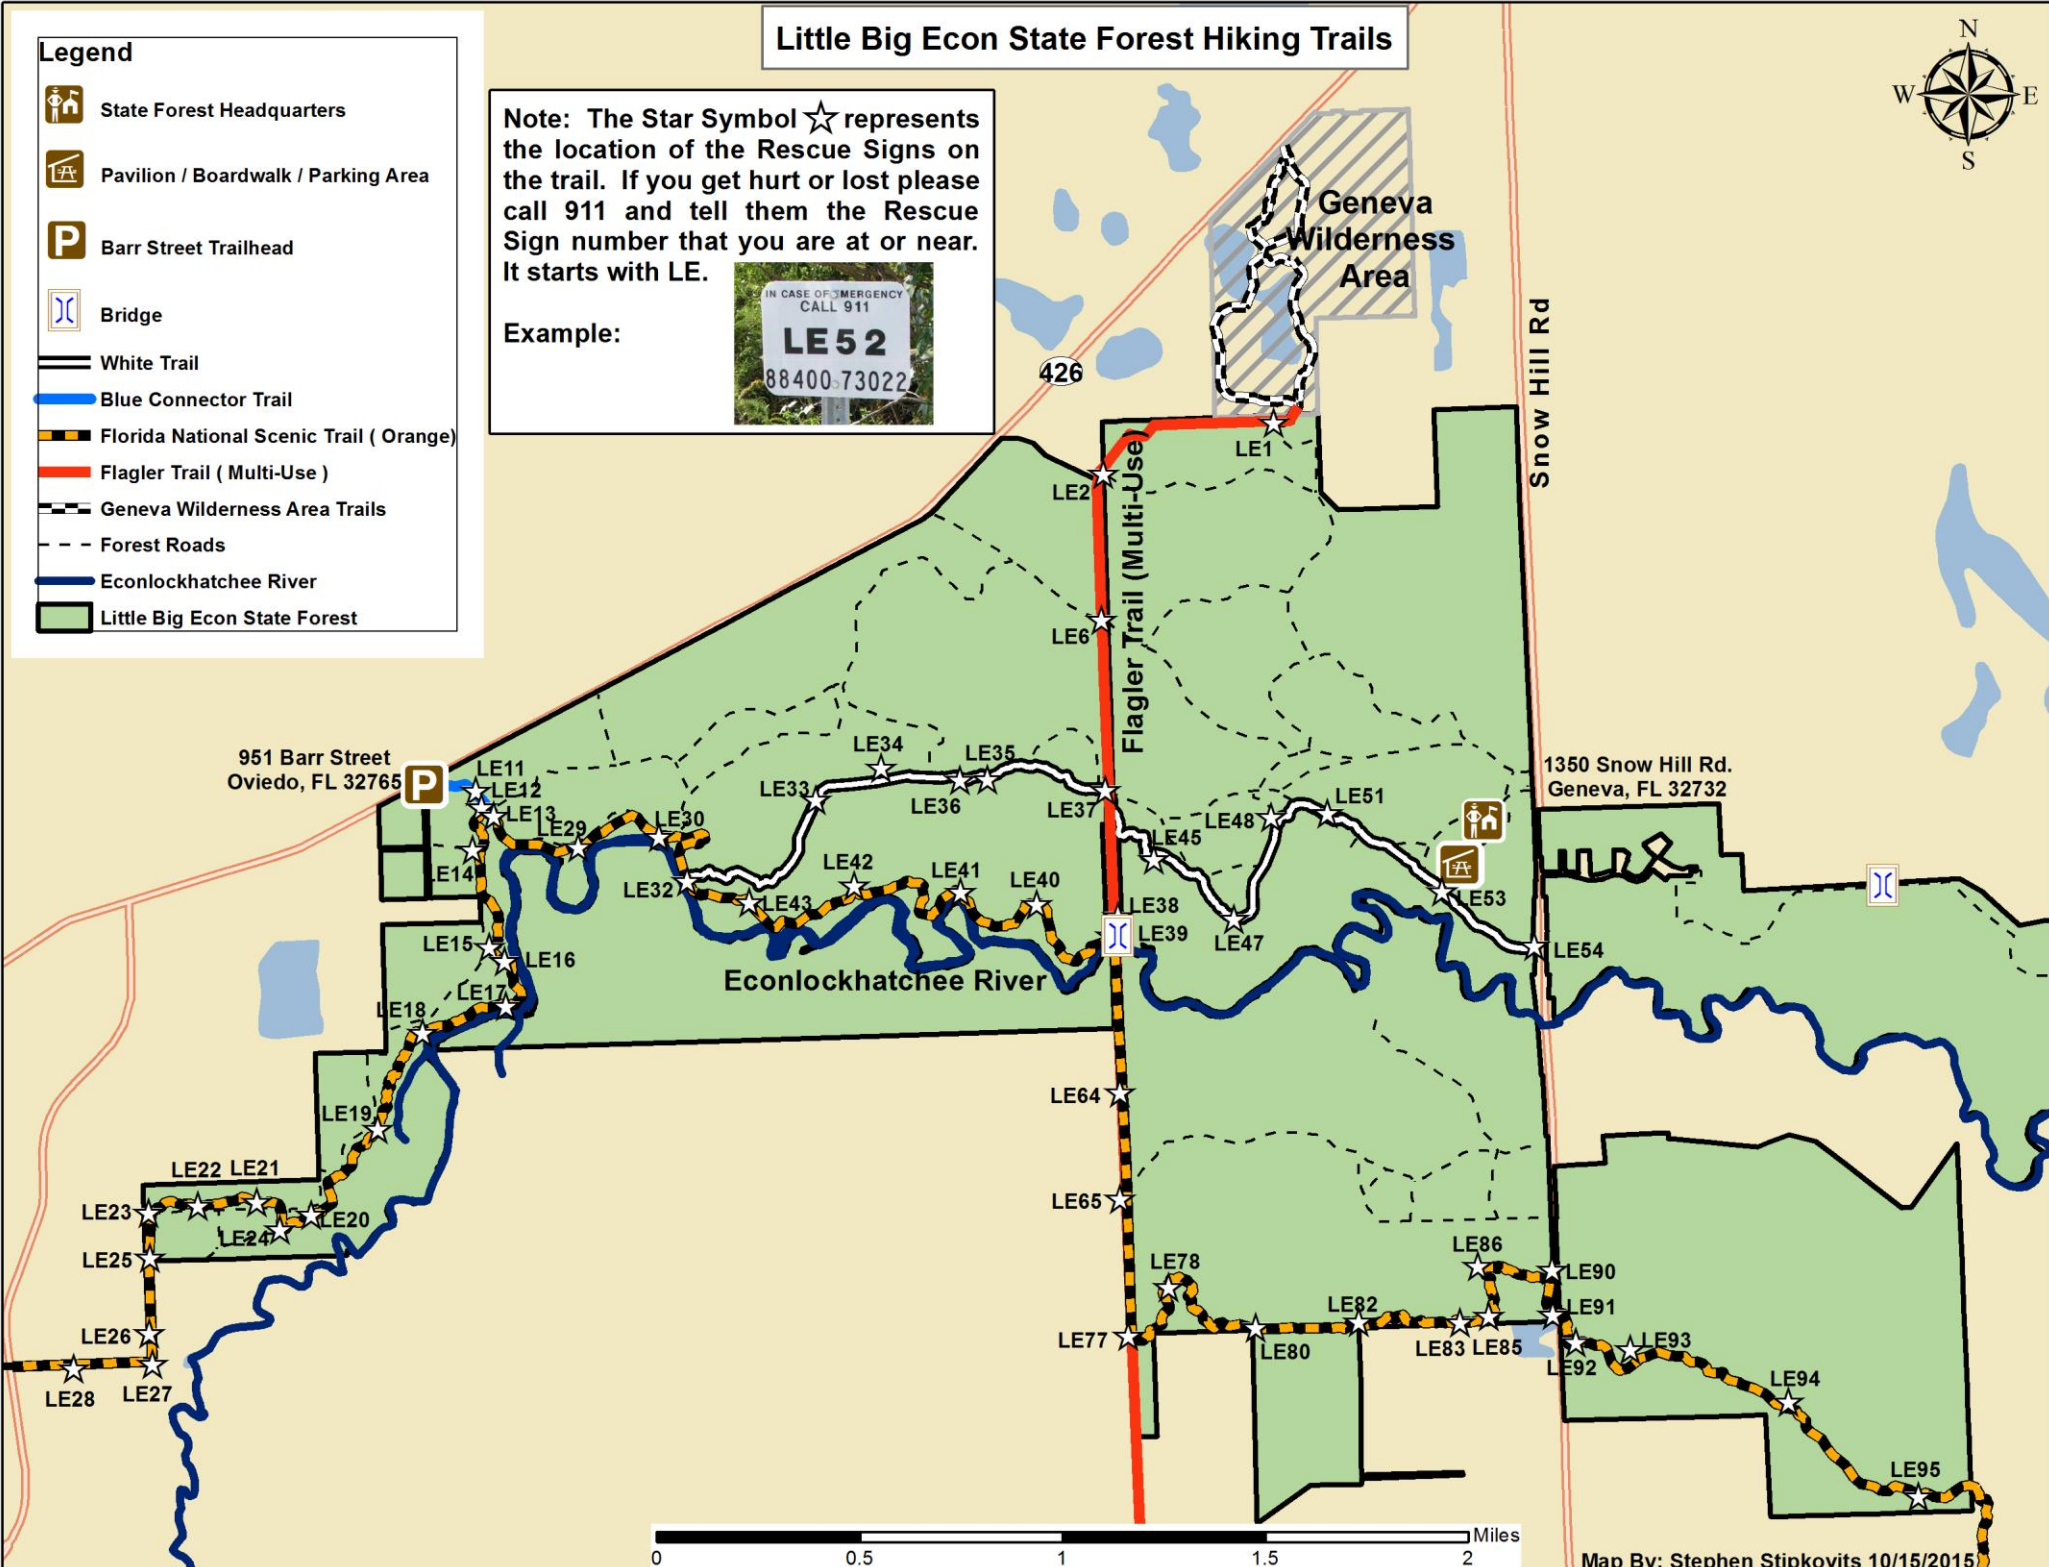

1350 Snow Hill Road

Geneva, Florida 32732

(407) 971-3500

FloridaForestService.com

Hiking Trails

Little Big Econ State Forest

Little Big Econ State Forest Hiking Trails

Legend

-  State Forest Headquarters
-  Pavilion / Boardwalk / Parking Area
-  Barr Street Trailhead
-  Bridge
-  White Trail
-  Blue Connector Trail
-  Florida National Scenic Trail (Orange)
-  Flagler Trail (Multi-Use)
-  Geneva Wilderness Area Trails
-  Forest Roads
-  Econlockhatchee River
-  Little Big Econ State Forest

Note: The Star Symbol ☆ represents the location of the Rescue Signs on the trail. If you get hurt or lost please call 911 and tell them the Rescue Sign number that you are at or near. It starts with LE.

Example:

Map By: Stephen Stipkovits 10/15/2015